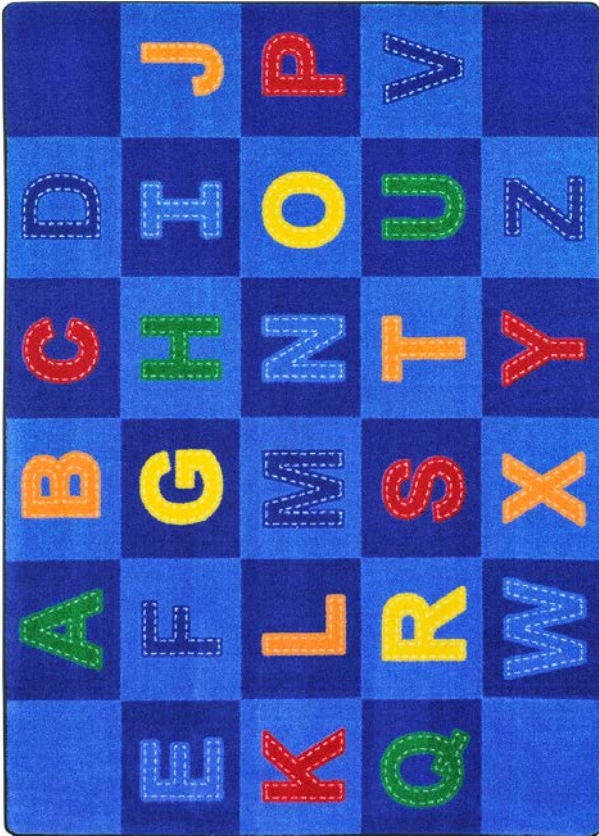

Patchwork Letters #1953

This brightly colored rug will create a perfect space in the classroom where children can sit and learn their letters. Alternating colored blocks make classroom organization a snap!

Product Details

Collection:	Kid Essentials®
Fiber:	100% STAINMASTER® Nylon
Product Type:	Area Rugs
Backing:	SoftFlex®
Country of Origin:	USA
Additional Options:	

Specifications are subject to normal manufacturing tolerances. Sizes are approximate and actual carpet color may vary.