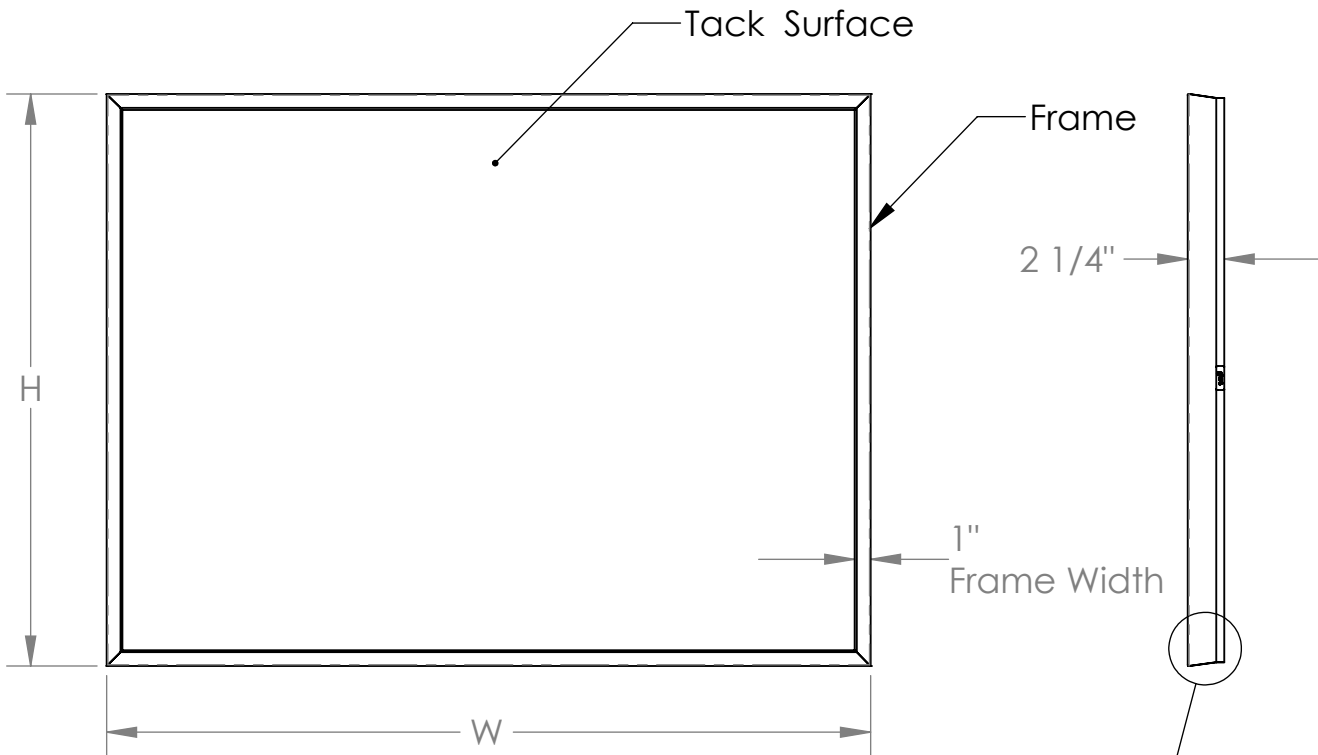

IMM (Tack) Series

Impressions Modern
Premium Wood Framed Tackboards

ghent.

Nominal Size	H	W	Weight
2x3	22 7/8"	35 1/4"	8 lbs.
3x4	35 3/4"	47 3/4"	16 lbs.
4x4	47 3/4"	47 3/4"	22 lbs.
4x5	47 3/4"	59 3/4"	27 lbs.
4x6	47 3/4"	71 3/4"	32 lbs.
4x8	47 3/4"	95 3/4"	41 lbs.

"Modern" Frame Profile

Materials:

- Framing: Beech
- Tack surface: Guilford of Maine fabric (beige, gray, merlot, blue, or black) laminated to 3/8" thick fiberboard.
Customer supplied fabric can also be used in the construction.