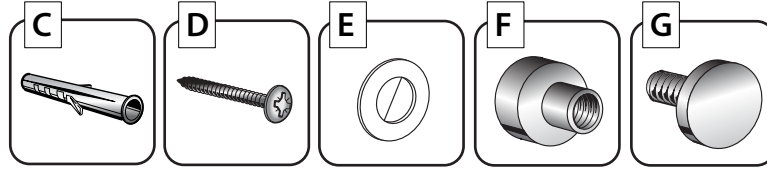

PARTS INCLUDED

X1

X1

HARDWARE INCLUDED

WGB4836M
WGB6040M
WGB7442M
WGB9648M

X4
X6
X6
X8

X4
X6
X6
X8

X8
X12
X12
X16

X4
X6
X6
X8

X4
X6
X6
X8

TOOLS REQUIRED

Level

Pencil

Power Drill
6mm

Phillips
Screwdriver

NOTE: WGB4836M PICTURED BELOW