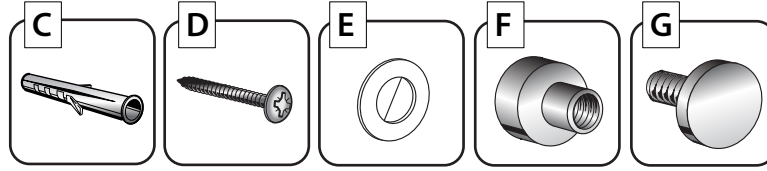

PARTS INCLUDED

X1

X1

HARDWARE INCLUDED

WGB4836M
WGB6040M
WGB7442M
WGB9648M

X4
X6
X6
X8

X4
X6
X6
X8

X8
X12
X12
X16

X4
X6
X6
X8

X4
X6
X6
X8

TOOLS REQUIRED

Level

Pencil

Power Drill
6mm

Phillips
Screwdriver

NOTE: WGB4836M PICTURED BELOW