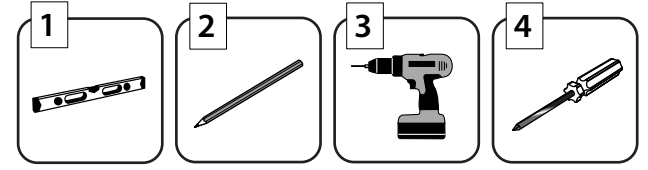

PARTS INCLUDED

X1

X1

HARDWARE INCLUDED

WGB4836M
WGB6040M
WGB7442M
WGB9648M

X4
X6
X6
X8

X4
X6
X6
X8

X8
X12
X12
X16

X4
X6
X6
X8

X4
X6
X6
X8

TOOLS REQUIRED

Level

Pencil

Power Drill
6mm

Phillips
Screwdriver

NOTE: WGB4836M PICTURED BELOW