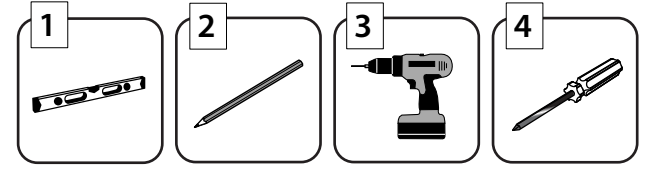

PARTS INCLUDED

X1

X1

HARDWARE INCLUDED

WGB4836M
WGB6040M
WGB7442M
WGB9648M

X4
X6
X6
X8

X4
X6
X6
X8

X8
X12
X12
X16

X4
X6
X6
X8

X4
X6
X6
X8

TOOLS REQUIRED

Level

Pencil

Power Drill
6mm

Phillips
Screwdriver

NOTE: WGB4836M PICTURED BELOW