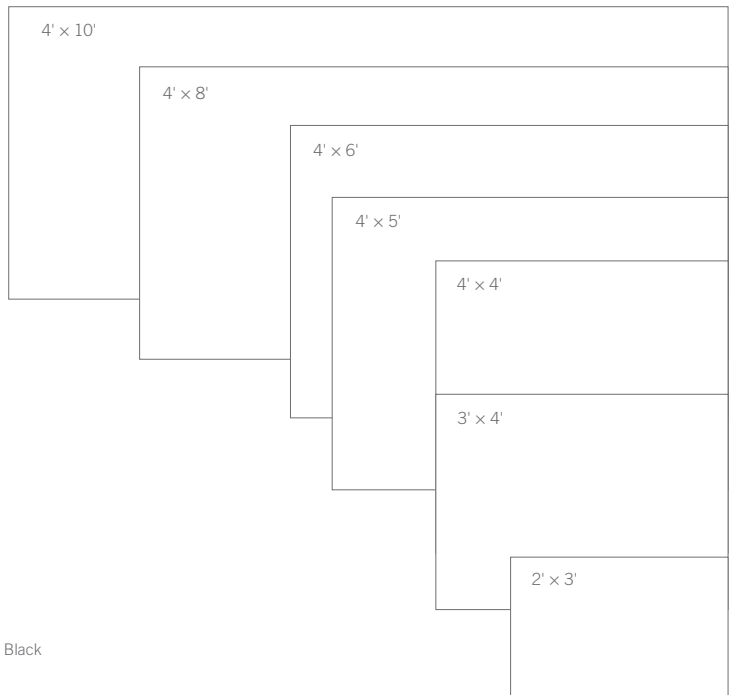

i.e. HMYRM23BK

HMY – Harmony | R – Radius Corners | M – Magnetic | 23 – Board Size (2' x 3') | BK – Black

i.e. HMYSN34PH

HMY – Harmony | S – Square Corners | N – Non-Magnetic | 34 – Board Size (3' x 4') | PH – Peach

Each non-magnetic Harmony glassboard includes 4 markers, 1 eraser, and an acrylic marker holder.

Each magnetic Harmony glassboard includes 4 markers, 1 eraser, 4 rare earth magnets, and an acrylic marker holder.