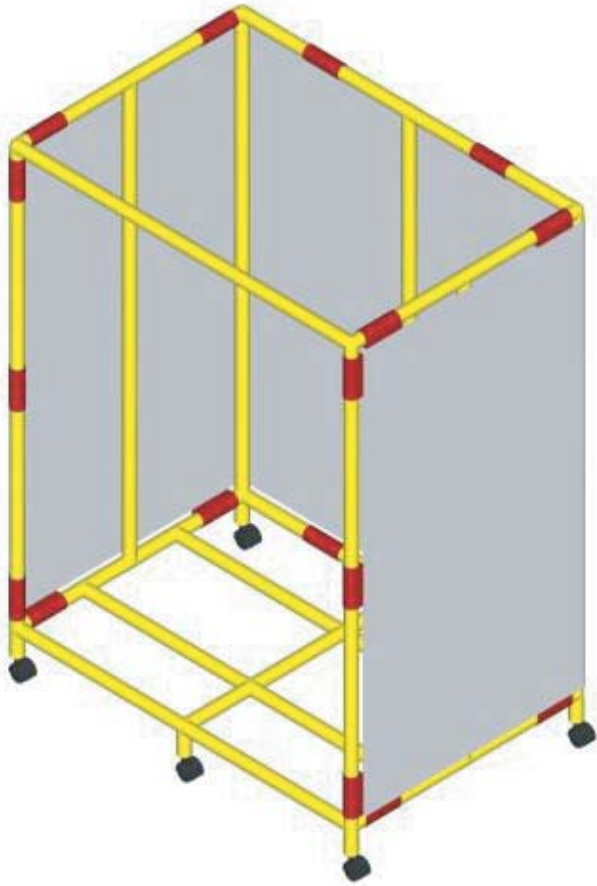

INSTRUCTION MANUAL

CF905-137 BIG BLOCK TROLLEY (SET A)

IMPORTANT:

Read through these simple instructions before starting assembly.

1. KEEP UNUSED PARTS IN THE MARKED BAG UNTIL USED.
Some parts are very similar and can be confused.
2. Assemble each section separately - as shown in the exploded drawings.
3. If parts need to be loosened, use our "release pliers" to loosen the connection
4. After each section is complete, assemble the sections together into the final unit.

Fig. 1

Fig. 2

- (2) Finish the assembly of both connectors with the tube in between. Then insert the connectors into two separate tubes to complete a panel. (Fig. 3-1)
Do not assemble the tubes and connectors one by one. (Fig. 3-2)

- (3) Put release pliers into holes that have safety lock pins coming through and squeeze the pliers to release the tube from the connector.

OK (EASY)

Fig. 3-1

NG (HARD)

Fig. 3-2

Fig. 4

ASSEMBLY ILLUSTRATION

CF905-137 BIG BLOCK TROLLEY (SET A)

1

2

3

4

CF905-137 BIG BLOCK TROLLEY (SET A)

PARTS LIST

NO.	PART IMAGE	PART NAME	Q'TY
01	A 	T-CONNECTOR	9
02	B 	3-WAY CONNECTOR	4
03	C 	4-WAY CONNECTOR	5
04	D 	5-WAY CONNECTOR	1
05	E 	CROSS CONNECTOR	2
06	F 	LOCKING CASTOR ASSEMBLY	4
07	G 	NON-LOCKING CASTOR ASSEMBLY	2
08		3.25" (83mm) PLASTIC TUBING - YELLOW	4
09		5.5" (140mm) PLASTIC TUBING - YELLOW	6
10		8.5" (216mm) PLASTIC TUBING - YELLOW	1
11		10.75" (273mm) PLASTIC TUBING - YELLOW	4
12		17" (432mm) PLASTIC TUBING - YELLOW	10
13		36" (914mm) PLASTIC TUBING - YELLOW	1
14		44.25" (1124mm) PLASTIC TUBING - YELLOW	7
15		RELEASE PLIERS	1
16		BLOCK TROLLEY SET A PANEL	1
17		BLOCK TROLLEY FLOOR	1
TOTAL.....			63