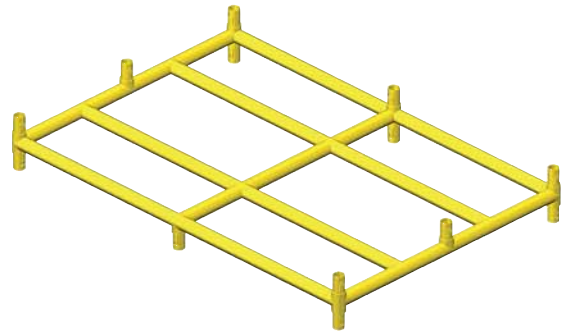

CF905-137 BIG BLOCK TROLLEY (SET A)

1

2

3

4

CF905-137 BIG BLOCK TROLLEY (SET A)

PARTS LIST

NO.	PART IMAGE	PART NAME	Q'TY
01	A 	T-CONNECTOR	9
02	B 	3-WAY CONNECTOR	4
03	C 	4-WAY CONNECTOR	5
04	D 	5-WAY CONNECTOR	1
05	E 	CROSS CONNECTOR	2
06	F 	LOCKING CASTOR ASSEMBLY	4
07	G 	NON-LOCKING CASTOR ASSEMBLY	2
08		3.25" (83mm) PLASTIC TUBING - YELLOW	4
09		5.5" (140mm) PLASTIC TUBING - YELLOW	6
10		8.5" (216mm) PLASTIC TUBING - YELLOW	1
11		10.75" (273mm) PLASTIC TUBING - YELLOW	4
12		17" (432mm) PLASTIC TUBING - YELLOW	10
13		36" (914mm) PLASTIC TUBING - YELLOW	1
14		44.25" (1124mm) PLASTIC TUBING - YELLOW	7
15		RELEASE PLIERS	1
16		BLOCK TROLLEY SET A PANEL	1
17		BLOCK TROLLEY FLOOR	1
TOTAL.....			63