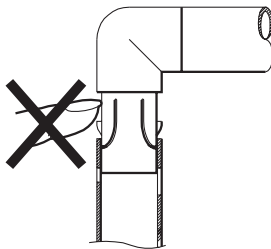

INSTRUCTION MANUAL

CF905-137 BIG BLOCK TROLLEY (SET A)

IMPORTANT:

Read through these simple instructions before starting assembly.

1. KEEP UNUSED PARTS IN THE MARKED BAG UNTIL USED.
Some parts are very similar and can be confused.
2. Assemble each section separately - as shown in the exploded drawings.
3. If parts need to be loosened, use our "release pliers" to loosen the connection
4. After each section is complete, assemble the sections together into the final unit.

ASSEMBLY & DISASSEMBLY

• How to Assemble & Disassemble Tube and Connector

Note: Do not hold tube and connectors where you insert each piece as finger may be pinched.

- (1) Push the connector into tube and turn the tube until a "click" is heard.

Fig. 1

Fig. 2

- (2) Finish the assembly of both connectors with the tube in between. Then insert the connectors into two separate tubes to complete a panel. (Fig. 3-1)
Do not assemble the tubes and connectors one by one. (Fig. 3-2)

- (3) Put release pliers into holes that have safety lock pins coming through and squeeze the pliers to release the tube from the connector.

OK (EASY)

Fig. 3-1

NG (HARD)

Fig. 3-2

Fig. 4

ASSEMBLY ILLUSTRATION