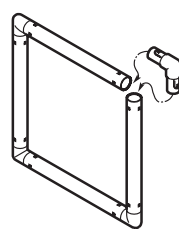

Fig. 1

Fig. 2

- (2) Finish the assembly of both connectors with the tube in between. Then insert the connectors into two separate tubes to complete a panel. (Fig. 3-1)
Do not assemble the tubes and connectors one by one. (Fig. 3-2)

- (3) Put release pliers into holes that have safety lock pins coming through and squeeze the pliers to release the tube from the connector.

OK (EASY)

Fig. 3-1

NG (HARD)

Fig. 3-2

Fig. 4

ASSEMBLY ILLUSTRATION

CF905-137 BIG BLOCK TROLLEY (SET A)

1

2

3

4

CF905-137 BIG BLOCK TROLLEY (SET A)

PARTS LIST

NO.	PART IMAGE	PART NAME	Q'TY
01	A 	T-CONNECTOR	9
02	B 	3-WAY CONNECTOR	4
03	C 	4-WAY CONNECTOR	5
04	D 	5-WAY CONNECTOR	1
05	E 	CROSS CONNECTOR	2
06	F 	LOCKING CASTOR ASSEMBLY	4
07	G 	NON-LOCKING CASTOR ASSEMBLY	2
08		3.25" (83mm) PLASTIC TUBING - YELLOW	4
09		5.5" (140mm) PLASTIC TUBING - YELLOW	6
10		8.5" (216mm) PLASTIC TUBING - YELLOW	1
11		10.75" (273mm) PLASTIC TUBING - YELLOW	4
12		17" (432mm) PLASTIC TUBING - YELLOW	10
13		36" (914mm) PLASTIC TUBING - YELLOW	1
14		44.25" (1124mm) PLASTIC TUBING - YELLOW	7
15		RELEASE PLIERS	1
16		BLOCK TROLLEY SET A PANEL	1
17		BLOCK TROLLEY FLOOR	1
TOTAL.....			63