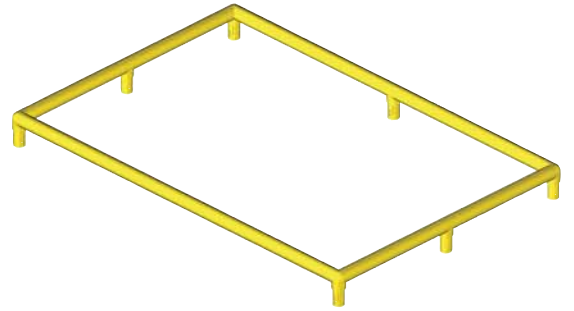

Fig. 1

Fig. 2

- (2) Finish the assembly of both connectors with the tube in between. Then insert the connectors into two separate tubes to complete a panel. (Fig. 3-1)
Do not assemble the tubes and connectors one by one. (Fig. 3-2)

- (3) Put release pliers into holes that have safety lock pins coming through and squeeze the pliers to release the tube from the connector.

OK (EASY)

Fig. 3-1

NG (HARD)

Fig. 3-2

Fig. 4

ASSEMBLY ILLUSTRATION

CF905-137 BIG BLOCK TROLLEY (SET A)

1

2

3

4

CF905-137 BIG BLOCK TROLLEY (SET A)

PARTS LIST

NO.	PART IMAGE	PART NAME	Q'TY
01	A 	T-CONNECTOR	9
02	B 	3-WAY CONNECTOR	4
03	C 	4-WAY CONNECTOR	5
04	D 	5-WAY CONNECTOR	1
05	E 	CROSS CONNECTOR	2
06	F 	LOCKING CASTOR ASSEMBLY	4
07	G 	NON-LOCKING CASTOR ASSEMBLY	2
08		3.25" (83mm) PLASTIC TUBING - YELLOW	4
09		5.5" (140mm) PLASTIC TUBING - YELLOW	6
10		8.5" (216mm) PLASTIC TUBING - YELLOW	1
11		10.75" (273mm) PLASTIC TUBING - YELLOW	4
12		17" (432mm) PLASTIC TUBING - YELLOW	10
13		36" (914mm) PLASTIC TUBING - YELLOW	1
14		44.25" (1124mm) PLASTIC TUBING - YELLOW	7
15		RELEASE PLIERS	1
16		BLOCK TROLLEY SET A PANEL	1
17		BLOCK TROLLEY FLOOR	1
TOTAL.....			63