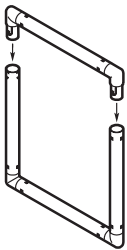

INSTRUCTION MANUAL

CF905-137 BIG BLOCK TROLLEY (SET A)

IMPORTANT:

Read through these simple instructions before starting assembly.

1. KEEP UNUSED PARTS IN THE MARKED BAG UNTIL USED.
Some parts are very similar and can be confused.
2. Assemble each section separately - as shown in the exploded drawings.
3. If parts need to be loosened, use our "release pliers" to loosen the connection
4. After each section is complete, assemble the sections together into the final unit.

Fig. 1

Fig. 2

- (2) Finish the assembly of both connectors with the tube in between. Then insert the connectors into two separate tubes to complete a panel. (Fig. 3-1)
Do not assemble the tubes and connectors one by one. (Fig. 3-2)

- (3) Put release pliers into holes that have safety lock pins coming through and squeeze the pliers to release the tube from the connector.

OK (EASY)

Fig. 3-1

NG (HARD)

Fig. 3-2

Fig. 4

ASSEMBLY ILLUSTRATION

CF905-137 BIG BLOCK TROLLEY (SET A)

1

2

3

4

CF905-137 BIG BLOCK TROLLEY (SET A)

PARTS LIST

NO.	PART IMAGE	PART NAME	Q'TY
01	A 	T-CONNECTOR	9
02	B 	3-WAY CONNECTOR	4
03	C 	4-WAY CONNECTOR	5
04	D 	5-WAY CONNECTOR	1
05	E 	CROSS CONNECTOR	2
06	F 	LOCKING CASTOR ASSEMBLY	4
07	G 	NON-LOCKING CASTOR ASSEMBLY	2
08		3.25" (83mm) PLASTIC TUBING - YELLOW	4
09		5.5" (140mm) PLASTIC TUBING - YELLOW	6
10		8.5" (216mm) PLASTIC TUBING - YELLOW	1
11		10.75" (273mm) PLASTIC TUBING - YELLOW	4
12		17" (432mm) PLASTIC TUBING - YELLOW	10
13		36" (914mm) PLASTIC TUBING - YELLOW	1
14		44.25" (1124mm) PLASTIC TUBING - YELLOW	7
15		RELEASE PLIERS	1
16		BLOCK TROLLEY SET A PANEL	1
17		BLOCK TROLLEY FLOOR	1
TOTAL.....			63