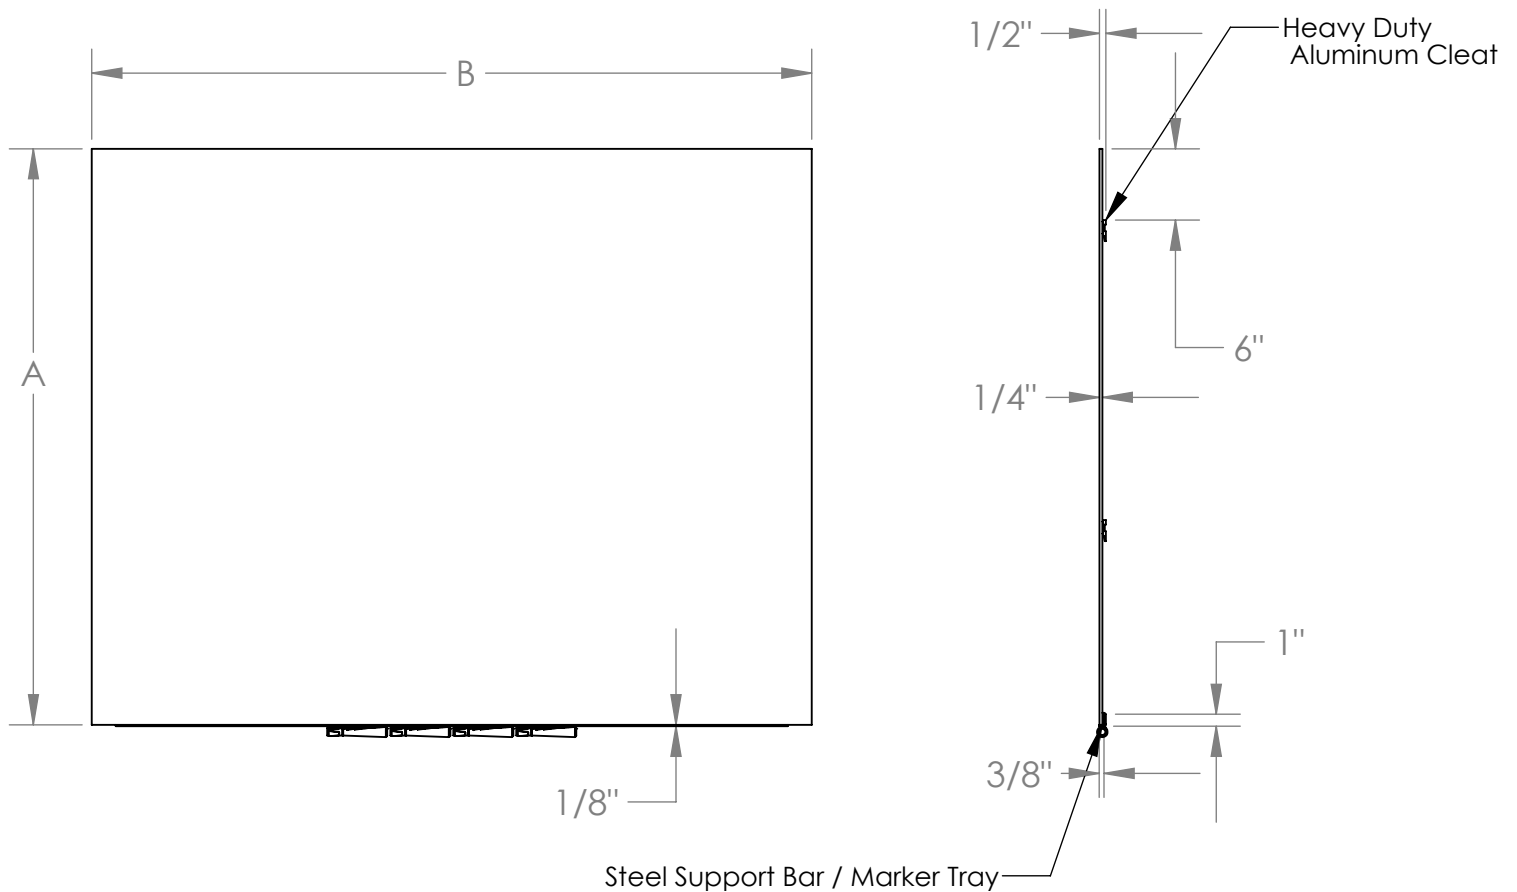

Aria Low Profile Glass Whiteboard

Product Specifications

Materials:

- Board Surfaces: 1/4" thick, tempered low iron glass
- Cleat: 6061-T5 mill finish aluminum
- Support Bar: Powder coated steel angle; with an anodized aluminum finish

Features:

- Available in magnetic and non-magnetic
- Available in 13 Sizes
- Available in 13 Colors: Blue, Beige, Black, Denim, Green, Gray, Lilac Gray, Marigold, Peach, Rose, Smoke, White, and Yellow
- Steel support bar doubles as sleek magnetic marker holder
- Includes magnetic eraser and 4 assorted color magnetic markers
- Board is guaranteed for 50 years
- Square corner standard, available in round corner as a custom option

Notes:

- Indoor use only

Part Number	2x3	3x2	3x4	4x3	4x4	4x5	5x4	4x6	6x4	4x8	8x4	4x10	10x4
A	24"	36"	36"	48"	48"	48"	60"	48"	72"	48"	96"	48"	120"
B	36"	24"	48"	36"	48"	60"	48"	72"	48"	96"	48"	120"	48"