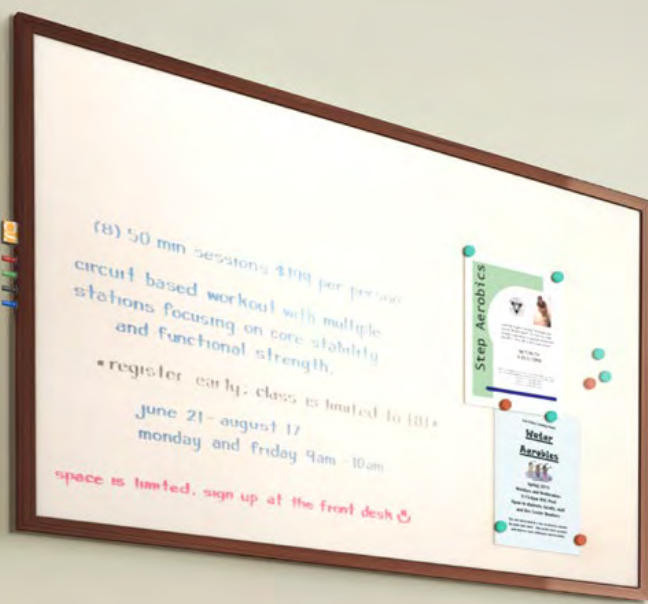

Impression Whiteboards | Tackboards

When the things you communicate need to make an Impression, this is the perfect surface. Impression whiteboards and tackboards are premium wood-framed communication tools. Available in an array of finishes and surfaces, Impression is designed for you to communicate beautifully.

Classic Frame

Modern Frame

Built-In Marker Storage

Pictured above is Impression Whiteboard (left) and Tackboard (right) with Cherry Modern frame. Tackboard with tan fabric tack surface.

Impression Whiteboards | Tackboards

- Available in 2 premium wood frame styles
- Available in 4 wood-finishes, chosen to match most environments
- Available in 6 standard sizes to fit any location
- Available in 5 standard fabrics from Guilford of Maine - or customers can supply their own material for a custom match
- Impression whiteboard surface is 24 gauge porcelain-on-steel for a superior communication experience