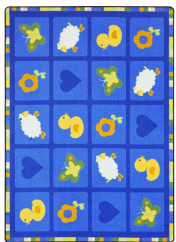

Tummy time has never been so enjoyable. Brighten up any infant or toddler's room with this adorable carpet featuring playful Spring animals. Color-coordinates with [Green Space™](#), [Riding Waves™](#), [Rowing™](#), and [Just Kidding™](#). Size C seats 20 and size D seats 30.

Product Details

Collection:	Kid Essentials®
Fiber:	100% STAINMASTER® Nylon
Product Type:	Area Rugs
Backing:	SoftFlex®
Country of Origin:	USA
Additional Options:	

Specifications are subject to normal manufacturing tolerances. Sizes are approximate and actual carpet color may vary.

Colors

01 Blue

02 Multi