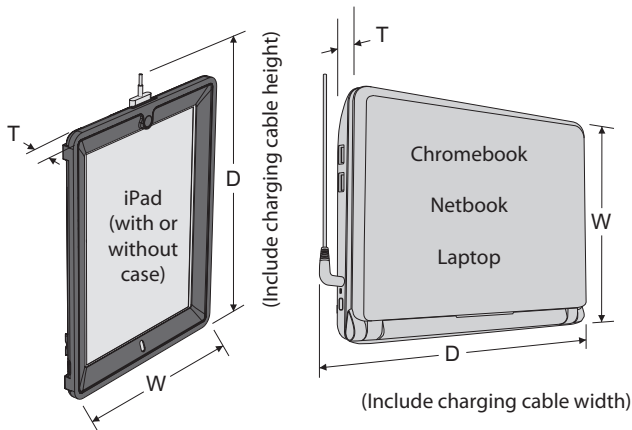

Legend

- ✓ Tested and approved configuration
- Approved based on published manufacturer's specifications

Tech Tub²® Compatibility

Step 3 - Does your device/case fit?

Visit our website at www.copernicused.com or call us at 1-800-267-8494 for more information on compatibility.

If your device is not listed, please refer to maximum device sizes shows.

Ensure that the power adapters of your devices plug into power strip outlets side by side.

SKU	Product Name	Tub Interior Dimensions
FTT590	Tech Tub ² ® - Base Model, Tub only	13" D x 10 1/2" W x 11" H (33.0cm D x 26.7cm W x 28.1cm H)