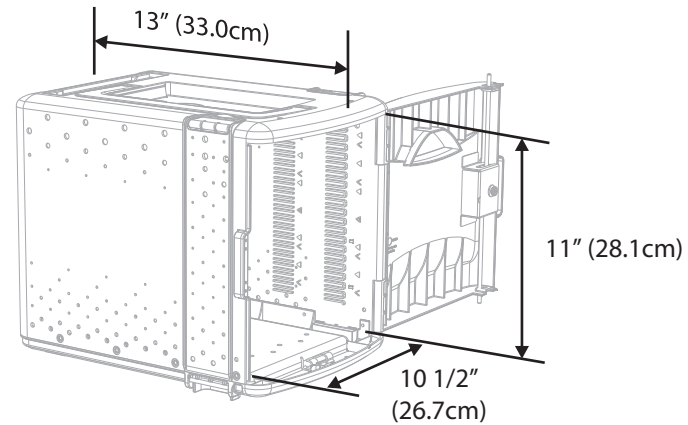

If your device is not listed, please refer to maximum device sizes shows.

Ensure that the power adapters of your devices plug into power strip outlets side by side.

SKU	Product Name	Tub Interior Dimensions
FTT590	Tech Tub ² ® - Base Model, Tub only	13" D x 10 1/2" W x 11" H (33.0cm D x 26.7cm W x 28.1cm H)