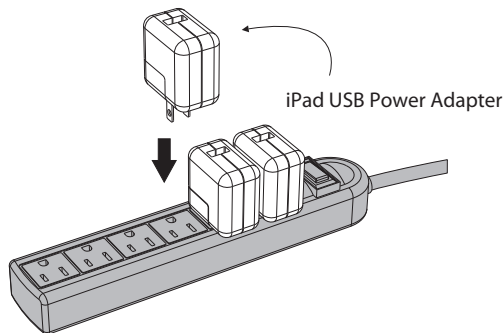

If your device is not listed, please refer to maximum device sizes shows.

Ensure that the power adapters of your devices plug into power strip outlets side by side.

SKU	Product Name	Tub Interior Dimensions
FTT590	Tech Tub ² ® - Base Model, Tub only	13" D x 10 1/2" W x 11" H (33.0cm D x 26.7cm W x 28.1cm H)