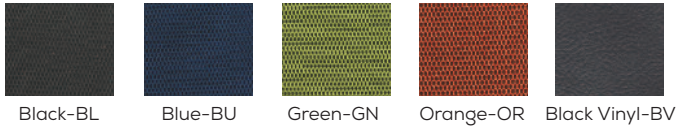

Twixt™ Ergonomic Chairs

3000BL

3001BL

Black-BL Blue-BU Green-GN Orange-OR Black Vinyl-BV

- designed to help support better posture and balance
- flexible ring under base allows user to adjust angle of sit and provides movement for an active sitting experience
- upholstered seat, height-adjustable and 360° swivel
- black base and cylinder
- choice of fabric grades 1-3 or COM