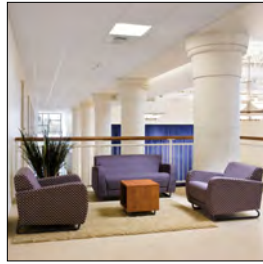

Sela® Lounge Seating
Sela® Table

KI and Furnishing Knowledge are registered trademarks of Krueger International, Inc.

Printed on FSC certified paper using only vegetable-based inks, including metallics. Please recycle.

© 2011 KI
All Rights Reserved.
Litho in USA.
Code KI-00873/BD/IS/IP/911