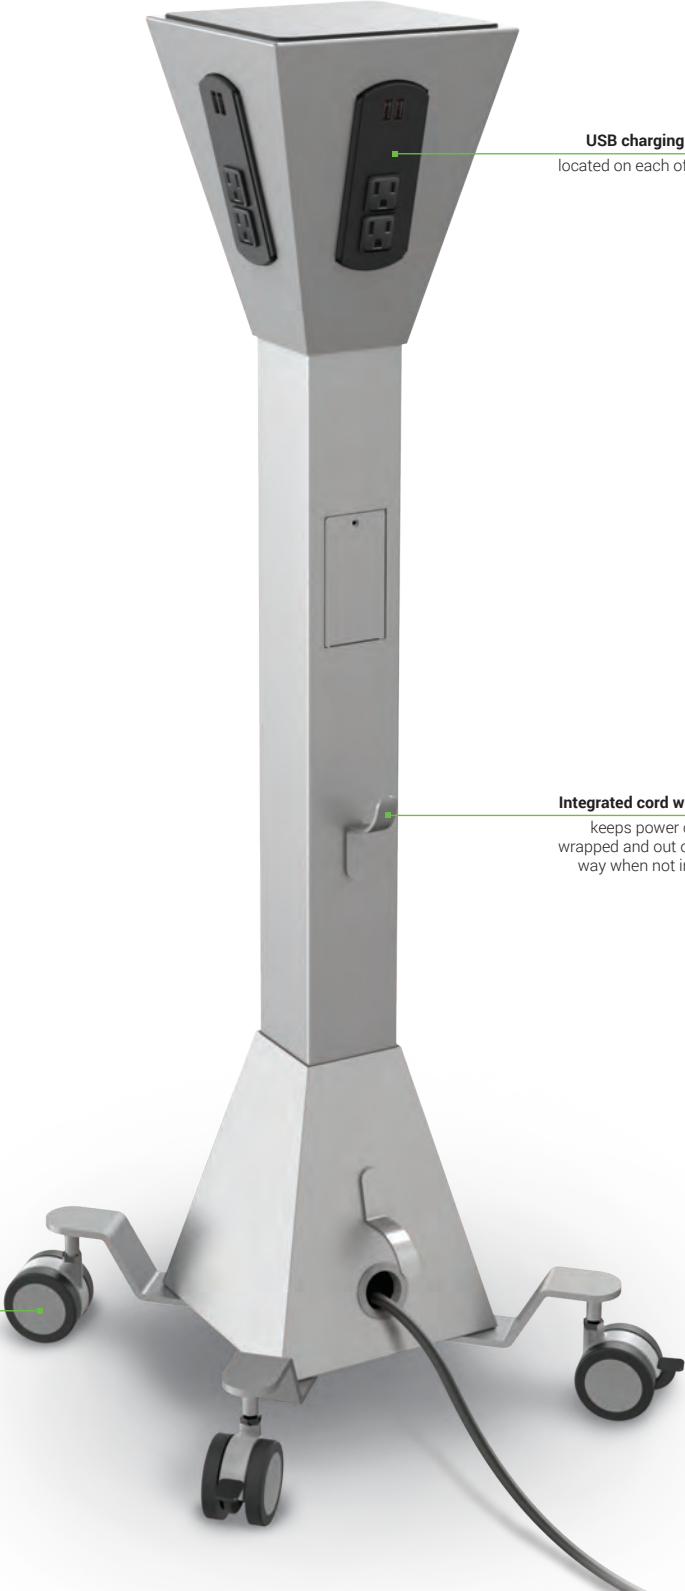

# iTeach<sup>®</sup> Mobile Power Tower

NEW!

in stock

**USB charging and AC power**  
located on each of the four sides

**Integrated cord winder**  
keeps power cable wrapped and out of the way when not in use

**Four dual-wheel casters**  
two locking

## iTeach® Mobile Power Tower

- Get convenient access to power in your multiuser table groups with the versatile and capable iTeach® Mobile Power Tower. Provides instant AC outlet and USB charging access to multiple users in group seating arrangements.
- Ideal for providing power to laptops, Chromebooks, tablets, or smart phones. Power capacity is provided through a single 3-prong plug. Users no longer have to search for or share power outlets.
- The iTeach® Mobile Power Tower includes two AC outlets and two USB outlets on each of four sides, for a total of eight each.
- Easily mobile on four dual-wheel casters (two locking). Durable aluminum frame includes a cord winder for the 13.5' power cable.

Item	Specification
USB Charge Port	Two ports on each sub unit, total 8 USB charging ports
USB Rating	Total 5 VDC at 2.1A for 8 USB charging ports
Electrical Rating	125Vac 15A 50/60Hz
Certification	UL/cUL
Cord	13.5 ft. power cord
Switch	Lighted combo switch on main unit