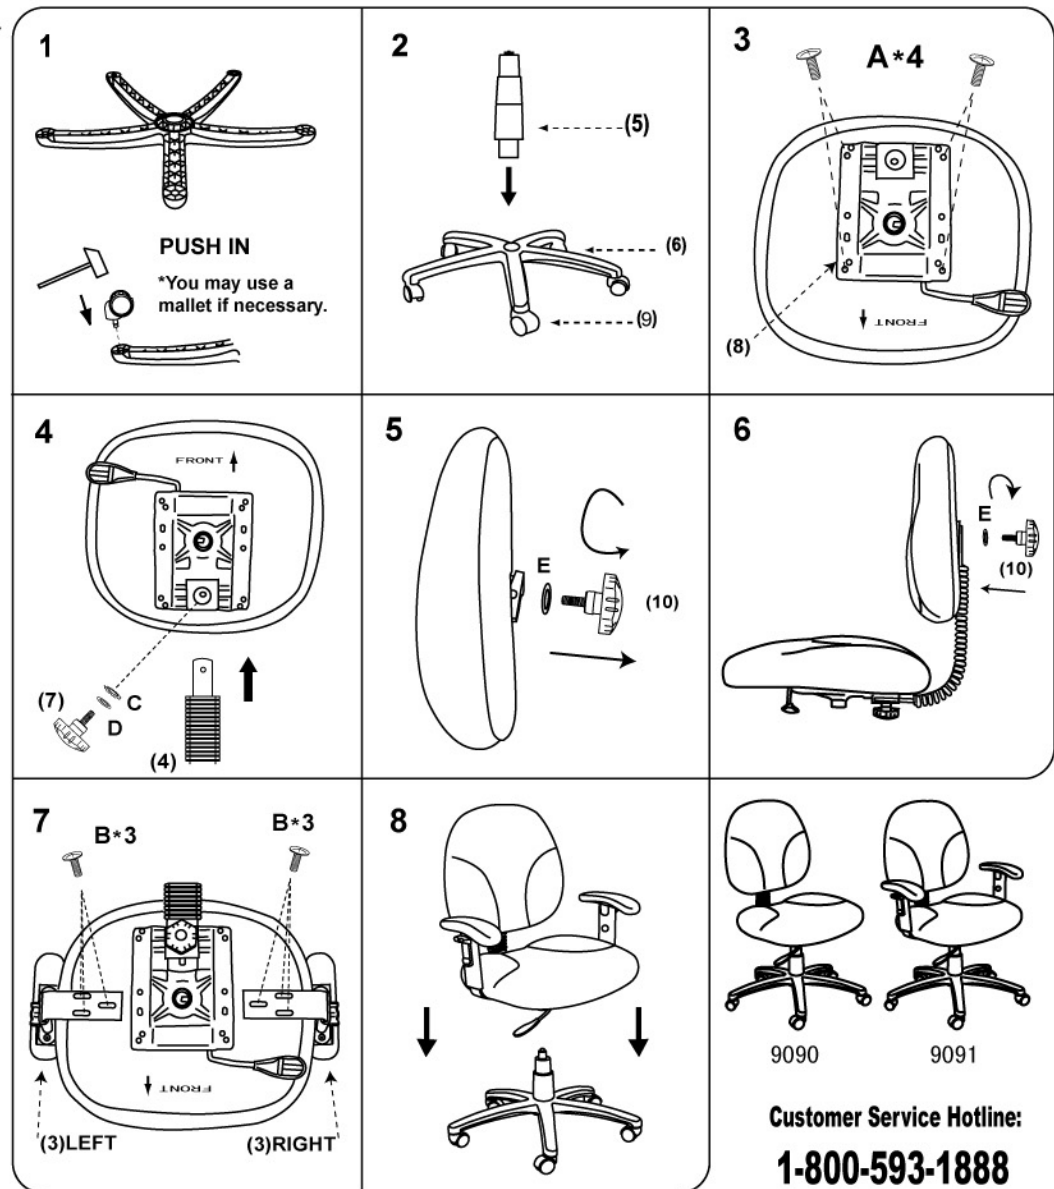

Please unscrew all hardware from cushion before assembly.
Por favor de destornillar todos los tornillos del cojín antes de ensamblar la silla.

MODEL: 9090 9091

(1)x1  BACK	(2)x1  SEAT	(3)X1(L)X1(R)  B909JARM
(4)x1  TU9090-BSB	(5)x1  TU026-305	(6)x1  TU005-25
(7)x1  TU9090-LNB	(8)x1  TU001-9090	(9)x5  TU015
(10)X1  TU9090-SNB	(A)*4  M8*22 Mechanism Screws	(B)*3  M6*22 Arm Screws
	(B)*6  M6*22 Arm Screws	(C)*1  Large knob washer
	(D)*1  Large knob washer	(E)*1  Small knob washer

Insert and loosely tighten all screws. When assembly is completed, fully tighten all screws before using. This chair is only intended for sitting. Any other use will void the warranty.

Customer Service Hotline:
1-800-593-1888