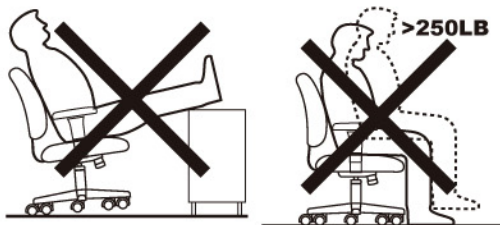

Please unscrew all hardware from cushion before assembly.
Por favor de destornillar todos los tornillos del cojín antes de ensamblar la silla.

MODEL: 9090 9091

(1)x1  BACK	(2)x1  SEAT	(3)X1(L)X1(R)  B909JARM
(4)x1  TU9090-BSB	(5)x1  TU026-305	(6)x1  TU005-25
(7)x1  TU9090-LNB	(8)x1  TU001-9090	(9)x5  TU015
(10)X1  TU9090-SNB	(A)*4  M8*22 Mechanism Screws	(B)*3  M6*22 Arm Screws
	(B)*6  M6*22 Arm Screws	(C)*1  Large knob washer
	(D)*1  Large knob washer	(E)*1  Small knob washer

Insert and loosely tighten all screws. When assembly is completed, fully tighten all screws before using. This chair is only intended for sitting. Any other use will void the warranty.

Customer Service Hotline:
1-800-593-1888