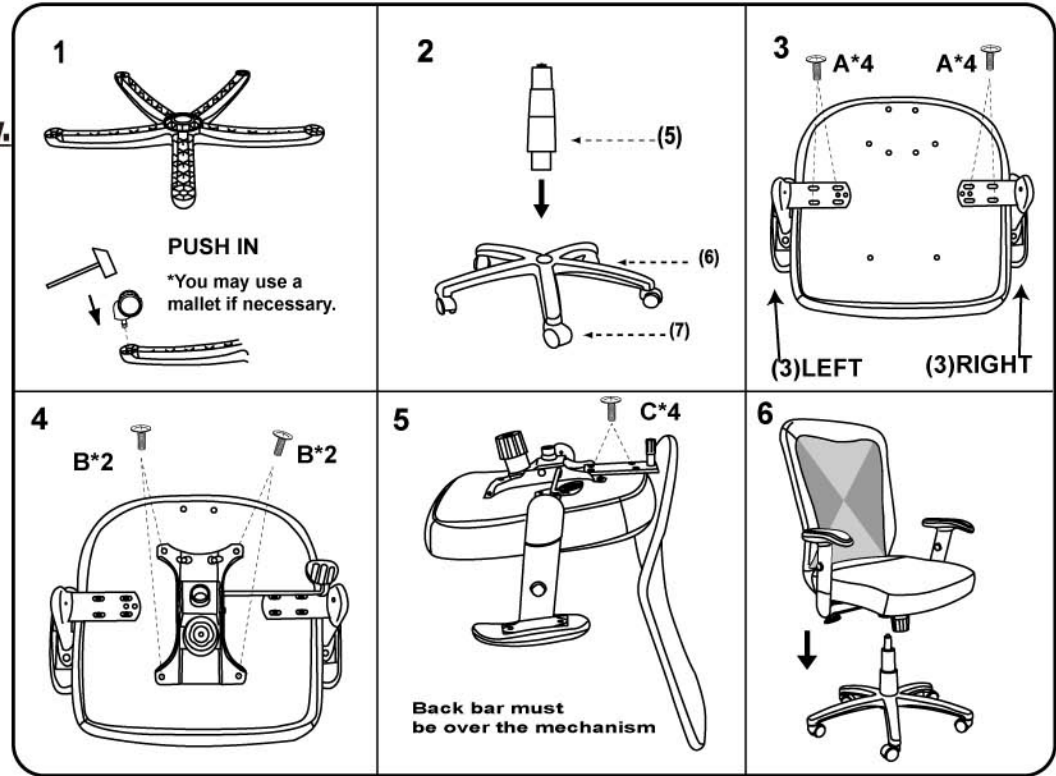

# MODEL : B580

**Please unscrew all hardware from cushion before assembly.**  
**Por favor de destornillar todos los tornillos del cojín antes de ensamblar la silla.**

(1)x1  TU580-B / Back	(2)x1  TU580-S / Seat	(3)x1 (L)x1 (R)  TU058 / Right & Left Arm
(4)x1  TU001-Mechanism	(5)x1  TU026-Gas Lift	(6)x1  TU005-Five Star Base
(7)x5  TU015-Casters	<p>(A)X8  M6X30 Arm Screws</p> <p>(B)X4  M8X22 Mechanism Screws</p> <p>(C)X4  M8X30 Back Bar Screws</p>	

Insert and loosely tighten all screws. When assembly is completed, fully tighten all screws before using. This chair is only intended for sitting. Any other use will void the warranty.

**Customer Service Hotline: 1-800-593-1888**  
 For further assembly instructions,  
 please visit our website at [www.bosschair.com](http://www.bosschair.com)