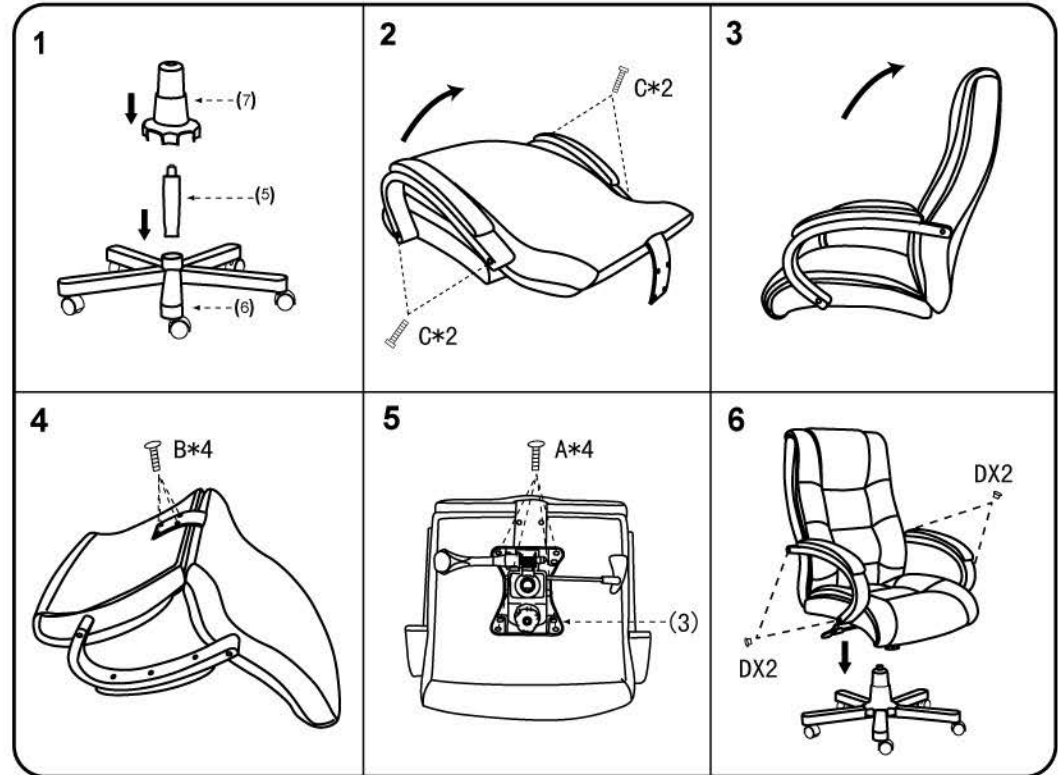

Please unscrew all hardware from cushion before assembly.
 Por favor de destornillar todos los tornillos del cojín antes de ensamblar la silla.

MODEL: AELD72 AELD62 B8991 B8996

(1)x1	(2)x1	(3)x1 (L)x1 (R)
		
Back	Seat	Left & Right Arm
(4)x 1	(5)x1	(6)x1
		
Mechanism	Gas Lift	WB031 Wood Base
(7)x 1	<p>Customer Service Hotline: 1-866-598-5036</p> <p>For further assembly instructions, please visit our website at www.ariaoffice.com</p>	
		
Gas Lift Cover		
(A)x4		M8*22 MECHANISM
(B)x4		M6*30 L-bar
(C)x4		M6*55 ARM
(D)x4		INSERT CAPS

Insert and loosely tighten all screws. When assembly is completed, fully tighten all screws before using. This chair is only intended for sitting. Any other use will void the warranty.