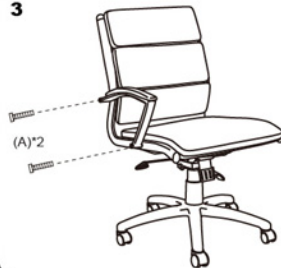

**IMPORTANT NOTICE:
HARDWARE PACKAGE IS ATTACHED
ON THE BOTTOM OF SEAT CUSHION.**

MODEL: B9471 B9476

(1)X1

(2)X5

(4)X1

(3)X1

(5)X1(L)X1(R)

(A)*4

M8*45 Arm Screws

(B)*1

Allen Key

1

2

3

4

Insert and loosely tighten all screws. When assembly is completed, fully tighten all screws before using. This chair is only intended for sitting. Any other use will void the warranty.