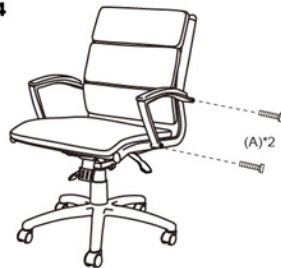

**IMPORTANT NOTICE:
HARDWARE PACKAGE IS ATTACHED
ON THE BOTTOM OF SEAT CUSHION.**

MODEL: B9471 B9476

(1)X1

(2)X5

(4)X1

(3)X1

(5)X1(L)X1(R)

(A)*4

M8*45 Arm Screws

(B)*1

Allen Key

1

2

3

4

Insert and loosely tighten all screws. When assembly is completed, fully tighten all screws before using. This chair is only intended for sitting. Any other use will void the warranty.