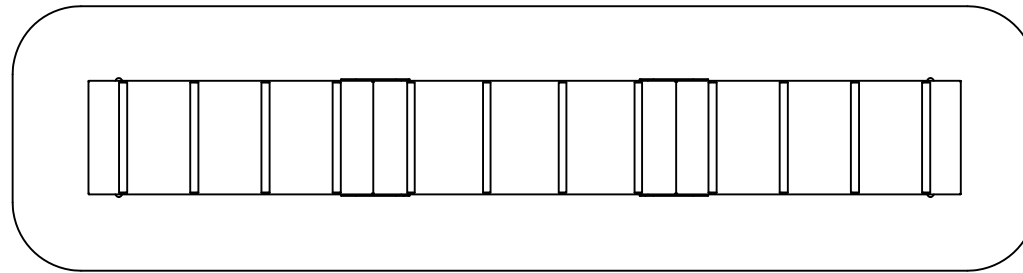

34'-6"

27'-7"

DOG WALK
(NATURAL)
BARK-410-N

WEAVE POSTS
(NATURAL)
BARK-460-N

PAWS
TABLE/GROOMING
TABLE (NATURAL)
BARK-420-N

FREESTANDING CRAWL TUNNEL
02-07-0057-GRN

HOOP JUMP
(NATURAL)
BARK-430-N

STEPPING PAWS
(NATURAL)
BARK-470-N