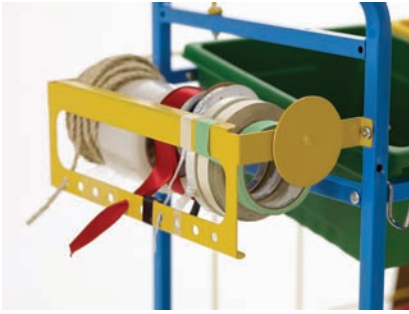

Product features:

- Cardboard or material storage rack
- Tape, ribbon and string dispenser
- Coroplast overhead sign and display
- Hooks for hanging accessories / tools
- Large bottom shelf
- Whiteboard for collaborative brainstorming and project planning (for Premium version only)
- Pegboard for tool storage (for Premium version only)
- Premium STEM Maker Station storage: 4 Small Tubs, 3 Open Tubs, 4 Tiny Tubs, Tech Tub (SKU TEC57)
- Base STEM Maker Station storage: 4 Small Tubs, 4 Open Tubs, 4 Tiny Tubs
- 6 Outlet Power Strip (STEM-AC1) - optional only
- 3" casters with brakes and pinch point covers

Base STEM Maker Station (front view)

Base STEM Maker Station (back view)

Premium STEM Maker Station (back view)

Premium STEM Maker Station (front view)

Tape, ribbon and string dispenser

Pegboard for tool storage
(Premium Maker Station only)

SKU	Product	Description
STEM100	Premium STEM Maker Station	<ul style="list-style-type: none"> • Cardboard or material storage rack • Tape/ribbon/string dispenser rack • Coroplast overhead sign and display • Hooks for hanging accessories / tools • Large bottom shelf • Whiteboard for collaborative brainstorming and project planning • Pegboard for tool storage • Base Tech Tub (SKU TEC57) for locking up specialized equipment and tools • 4 Small Tubs, 3 Open Tubs, 4 Tiny Tubs • 3" casters with brakes and pinch point covers
STEM102	Base STEM Maker Station	<ul style="list-style-type: none"> • Cardboard or material storage rack • Tape/ribbon/string dispenser rack • Coroplast overhead sign and display • Hooks for hanging accessories / tools • Large bottom shelf • 4 Small Tubs, 4 Open Tubs, 4 Tiny Tubs • 3" casters with brakes and pinch point covers
STEM-AC1	6 outlet power strip and mount	
Dimensions		Warranty
Premium STEM Maker Station 56-1/4"H x 46-5/8"W x 27-1/2"D		Frame - 10 years Tubs - lifetime Tech Tub™ and lid - lifetime (STEM100) Components - 1 year (STEM100)
Base STEM Maker Station 56-1/4"H x 46-5/8"W x 26-7/8"D		