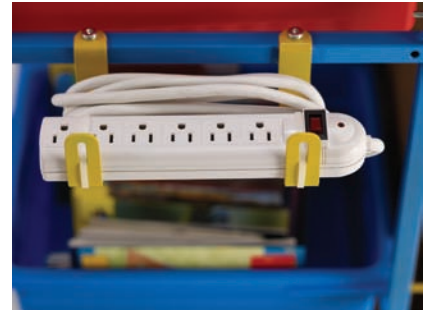

Product features:

- Cardboard or material storage rack
- Tape, ribbon and string dispenser
- Coroplast overhead sign and display
- Hooks for hanging accessories / tools
- Large bottom shelf
- Whiteboard for collaborative brainstorming and project planning (for Premium version only)
- Pegboard for tool storage (for Premium version only)
- Premium STEM Maker Station storage: 4 Small Tubs, 3 Open Tubs, 4 Tiny Tubs, Tech Tub (SKU TEC57)
- Base STEM Maker Station storage: 4 Small Tubs, 4 Open Tubs, 4 Tiny Tubs
- 6 Outlet Power Strip (STEM-AC1) - optional only
- 3" casters with brakes and pinch point covers

Base STEM Maker Station (front view)

Base STEM Maker Station (back view)

Premium STEM Maker Station (back view)

Premium STEM Maker Station (front view)

Tape, ribbon and string dispenser

Pegboard for tool storage
(Premium Maker Station only)

SKU	Product	Description
STEM100	Premium STEM Maker Station	<ul style="list-style-type: none"> • Cardboard or material storage rack • Tape/ribbon/string dispenser rack • Coroplast overhead sign and display • Hooks for hanging accessories / tools • Large bottom shelf • Whiteboard for collaborative brainstorming and project planning • Pegboard for tool storage • Base Tech Tub (SKU TEC57) for locking up specialized equipment and tools • 4 Small Tubs, 3 Open Tubs, 4 Tiny Tubs • 3" casters with brakes and pinch point covers
STEM102	Base STEM Maker Station	<ul style="list-style-type: none"> • Cardboard or material storage rack • Tape/ribbon/string dispenser rack • Coroplast overhead sign and display • Hooks for hanging accessories / tools • Large bottom shelf • 4 Small Tubs, 4 Open Tubs, 4 Tiny Tubs • 3" casters with brakes and pinch point covers
STEM-AC1	6 outlet power strip and mount	
Dimensions		Warranty
Premium STEM Maker Station 56-1/4"H x 46-5/8"W x 27-1/2"D		Frame - 10 years Tubs - lifetime Tech Tub™ and lid - lifetime (STEM100) Components - 1 year (STEM100)
Base STEM Maker Station 56-1/4"H x 46-5/8"W x 26-7/8"D		