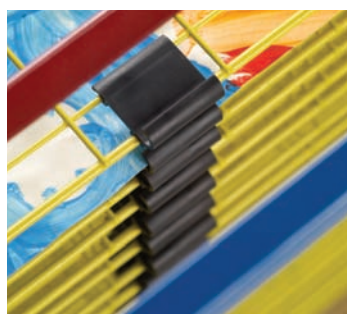

Spring Loaded Paint Drying Rack

www.copernicused.com

Copernicus
educational products

Spring Loaded Paint Drying Rack

This 20 rack drying and storage solution is perfect for protecting the masterpieces of budding artists in any class or art room. The durable metal shelves allow paintings, collages and other works of art to dry flat; with enough room in between each shelf so artwork is not compromised. The unit includes a lock bar to secure racks in place and paper catch clips to ensure that artwork does not slip out of the rack.

Product features:

- Contains 20 spring loaded racks that make it easy for art to be inserted or removed with ease
- Holds up to 20 paintings
- Rack spacers can be personalized with student names
- Paint drip tray to protect classroom floors from unwanted spills (removable)
- Paper catch clips
- Four 2" locking casters for mobility and stability

Lock down bar holds racks in place

Paper catch clips

Removable paint drip tray (cardboard)

Personalized rack spacers

| SKU | Product | Technical specs: |
|---------|---------------------------------|---|
| PDR20KD | Spring Loaded Paint Drying Rack | Frame measures 58 1/2"H x 35 1/2"W x 24 1/2"D |
| | | Warranty |
| | | Frame and components - 1 year |