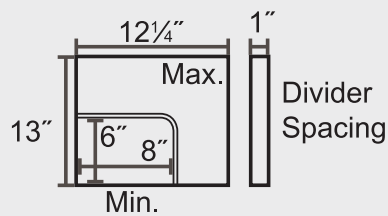

Wall / Desk Charging Box

LLTMW12-G

19" W x 13" D x 14" H

Weight 16 lbs.

Min/Max Tablet /
Chromebook:

- Perfect for Wall-mounted applications as well as desk surface configurations
- Unit comes fully assembled
- Holds up to 12 Tablets / Chromebooks
- Mounting hardware for drywall surfaces included supports a maximum evenly distributed weight of 30 lbs.
- The inside is padded and the dividers are rubber-coated to keep your devices protected
- Includes a 12-outlet 120V/15A horizontal power strip to keep your devices fully charged