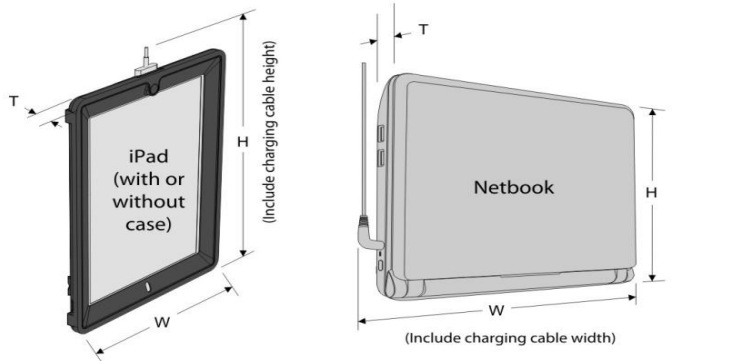

Compatibility Chart - Does my device fit?

Visit our website at www.copernicused.com or call us at 1-800-267-8494 for more information on compatibility.

SKU	Tub Interior Dimensions (Height x Width x Thickness)
TEC57	11.5" H x 9.5" W x 12.25" D (29.2cm H x 24.1cm W x 31.1cm D)

SKU	Maximum Device or Device Case Size (Height x Width x Thickness)
TEC600	11.5" H x 9.1" W x 1.1" T (29.2cm H x 23.0cm W x 2.8cm T)
TEC600C *Coming Summer 2015	14" H x 9.1" W x 1.1" T (35.6cm H x 23.0cm W x 2.8cm T)
TEC700	11.5" H x 9.1" W x 1.1" T (29.2cm H x 23.0cm W x 2.8cm T)
TEC1000 *Coming Summer 2015	11.5" H x 9.1" W x 0.6" T (29.2cm H x 23.0cm W x 1.5cm T)

If your device is not listed, please refer to maximum device sizes shown above.