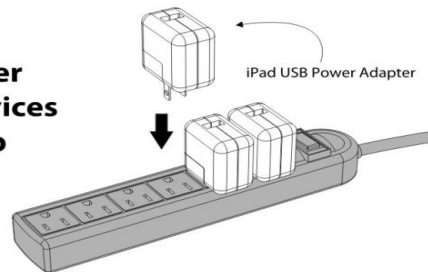

Ensure that the power adapters of your devices plug into power strip outlets side by side.