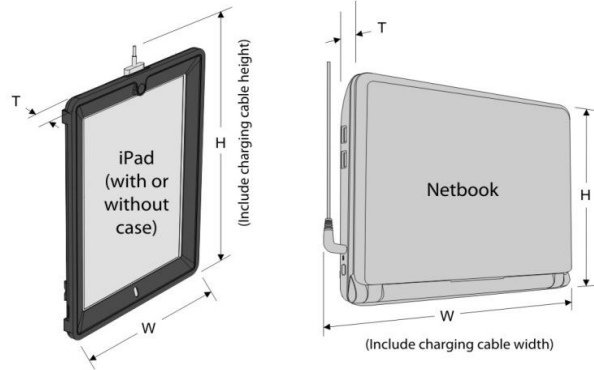

Compatibility Chart - Does my device fit?

Visit our website at www.copernicused.com or call us at 1-800-267-8494 for more information on compatibility.

SKU	Tub Interior Dimensions
TEC57	29.0 cm (11-3/8") H x 31.1 cm (12-1/4") W x 23.1 cm (9-1/2") D
TEC57 + AC5C	28.5 cm (11-1/4") H x 31.1 cm (12-1/4") W x 1.7 cm (5/8") T
TEC57 + AC7	28.5 cm (11-1/4") H x 24.0 cm (9-3/8") W x 2.9 cm (1-1/8") T
TEC500	28.5 cm (11-1/4") H x 23.6 cm (9-1/4") W x 2.9 cm (1-1/8") T
TEC500C	28.5 cm (11-1/4") H x 31.1 cm (12-1/4") W x 1.7 cm (5/8") T
TEC700	28.5 cm (11-1/4") H x 24.0 cm (9-3/8") W x 2.9 cm (1-1/8") T

If your device is not listed, please refer to maximum device sizes shown above.