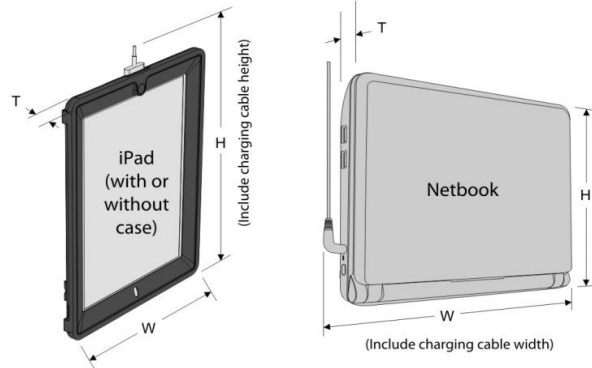

Compatibility Chart - Does my device fit?

Visit our website at www.copernicused.com or call us at 1-800-267-8494 for more information on compatibility.

SKU	Tub Interior Dimensions
TEC57	29.0 cm (11-3/8") H x 31.1 cm (12-1/4") W x 23.1 cm (9-1/2") D
TEC57 + AC5C	28.5 cm (11-1/4") H x 31.1 cm (12-1/4") W x 1.7 cm (5/8") T
TEC57 + AC7	28.5 cm (11-1/4") H x 24.0 cm (9-3/8") W x 2.9 cm (1-1/8") T
TEC500	28.5 cm (11-1/4") H x 23.6 cm (9-1/4") W x 2.9 cm (1-1/8") T
TEC500C	28.5 cm (11-1/4") H x 31.1 cm (12-1/4") W x 1.7 cm (5/8") T
TEC700	28.5 cm (11-1/4") H x 24.0 cm (9-3/8") W x 2.9 cm (1-1/8") T

If your device is not listed, please refer to maximum device sizes shown above.