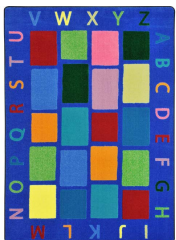

My Space combines the alphabet and organizational squares in one attractive rug design. Bright primary colors coordinate with today's most popular interior décor.

Product Details

Collection:	Kid Essentials®
Fiber:	100% STAINMASTER® Nylon
Product Type:	Area Rugs
Backing:	SoftFlex®
Additional Options:	

Specifications are subject to normal manufacturing tolerances. Sizes are approximate and actual carpet color may vary.

Colors

01 Multi