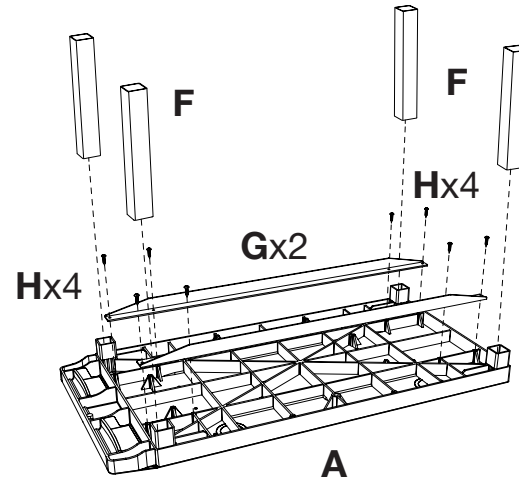

www.luxorfurn.com
www.hwilson.com

3 Flat / Tub Shelf 18 x 32 Cart Instructions

w/ Cross Bar Supports

Parts List

G x2
A x1
C x1
B x1

D x2

E x2

F x8

H x8

Tools Required

- Rubber Mallet
- Phillips Screwdriver

1

2

3

4

5

6