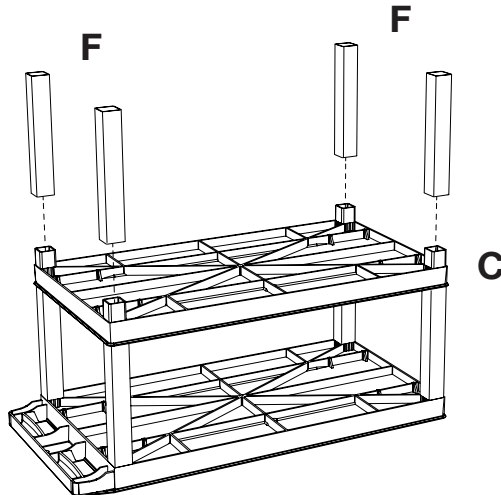

www.luxorfurn.com
www.hwilson.com

3 Flat / Tub Shelf 18 x 32 Cart Instructions

w/ Cross Bar Supports

Parts List

G x2
A x1
C x1
B x1

D x2

E x2

F x8

H x8

Tools Required

- Rubber Mallet
- Phillips Screwdriver

1

2

3

4

5

6