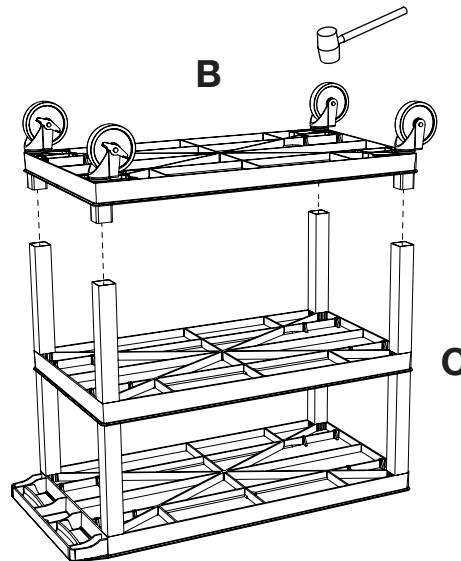

www.luxorfurn.com
www.hwilson.com

3 Flat / Tub Shelf 18 x 32 Cart Instructions

w/ Cross Bar Supports

Parts List

G x2
A x1
C x1
B x1

D x2

E x2

F x8

H x8

Tools Required

- Rubber Mallet
- Phillips Screwdriver

1

2

3

4

5

6