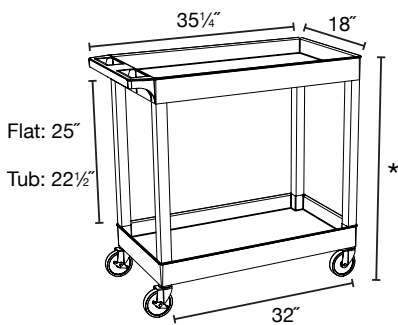

32" x 18" Shelves

EC11-B
32"W x 18"D x 34½"H

- 32" W x 18" D tub shelves are 2½" in depth
- 33% More capacity than a standard 24" W x 18" D cart
- Has an ergonomic push handle molded into the top shelf, top flat shelf includes metal support bars
- Four 4" full swivel casters, two with locking brake
- Available in black or gray
- Shelves and legs are constructed with an injection molded thermoplastic resin
- 400 Lb. weight capacity (evenly distributed)
- Tub shelves are 3½" H, flat shelves are 1¾" H

Also available with optional 5" heavy duty casters, two with swivel locking brake, two stationary. These casters will increase the over all weight capacity to 500 lbs. (evenly distributed) add "HD" to the model.

EC22-G
32"W x 18"D x 33"H

EC12-B
32"W x 18"D x 32½"H

NEW

MADE IN USA

Measurements:

* - Varies by model

EC21-G
32"W x 18"D x 32½"H

EC222-B
32"W x 18"D x 34½"H