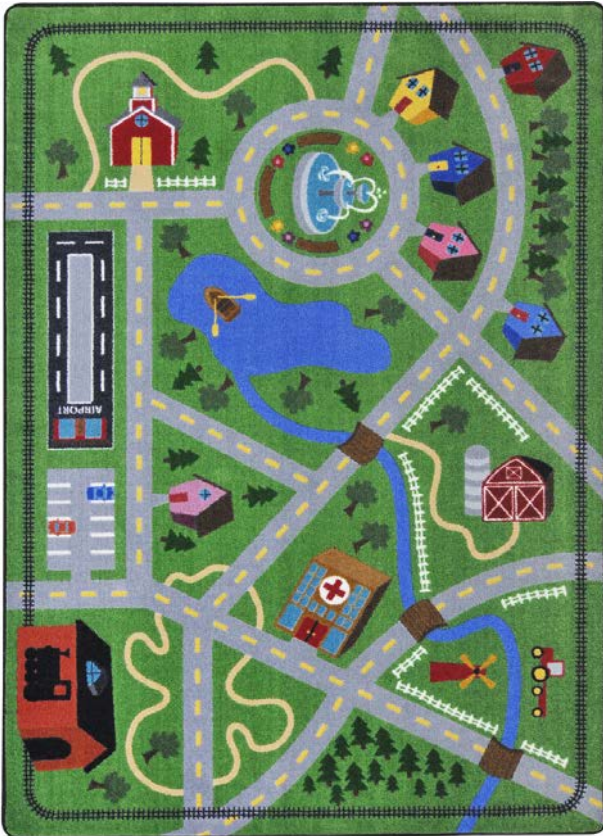

Neighborhood Explorer #1807

Let imagination be your guide and never lose your way when navigating the roads and paths of Neighborhood Explorer™. This attractive rug will provide hours of entertainment while also helping children understand the relationship between their neighborhood and community.

Product Details

Collection:	Kid Essentials®
Fiber:	100% STAINMASTER® Nylon
Product Type:	Area Rugs
Backing:	SoftFlex®
Additional Options:	

Specifications are subject to normal manufacturing tolerances. Sizes are approximate and actual carpet color may vary.