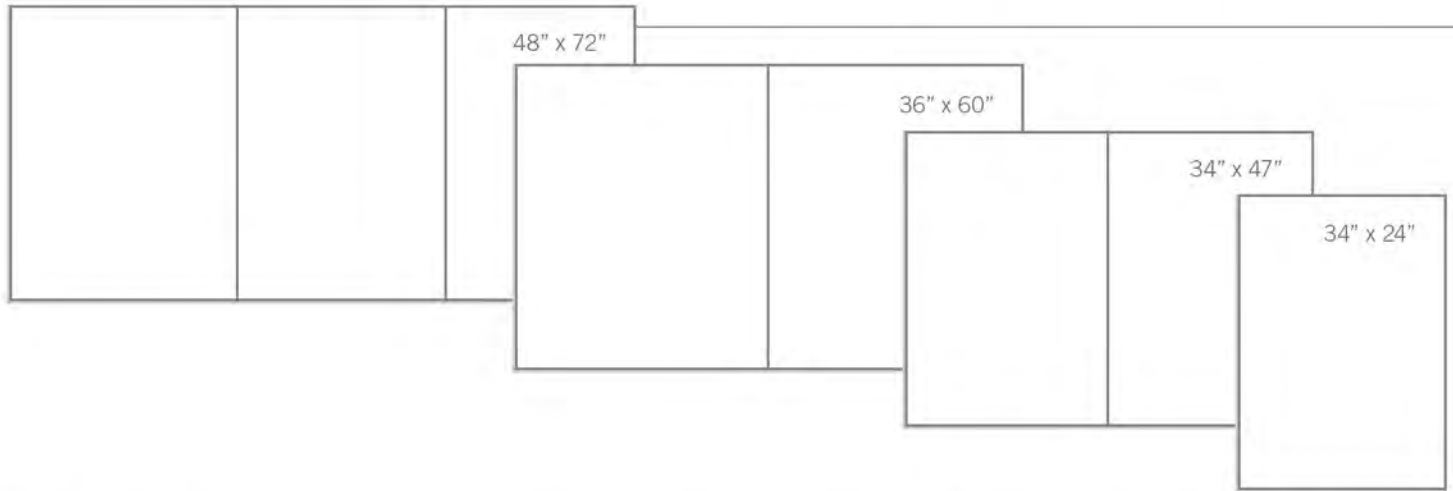

Available Sizes

When placing orders, please use code extensions to order correct board configuration. For example, when ordering a 1-door Cherry/Chrome tackboard with Gray Fabric backing, you would order OVMCC1-F91.