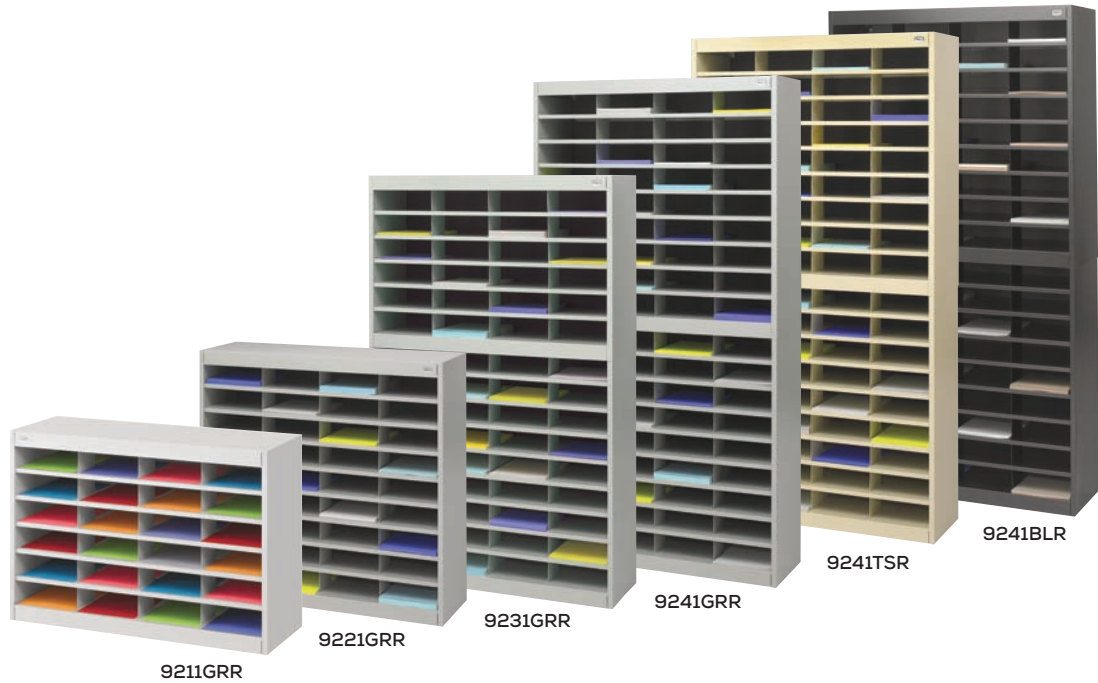

## E-Z Stor® Steel Literature Organizers

Black

Gray

Sand

Sturdy, compact and convenient. Store, sort and organize letter or legal size literature using a minimum of floor space. Premium steel unit is built with a strong steel frame and reinforced bottom shelf. Steel shelves and dividers interlock for extra strength. Double sidewall construction with solid fiberboard back. Compartments hold up to 750 sheets in letter or legal size units. Letter size compartments measure 9" x 12 $\frac{3}{4}$ " x 3". Legal size compartments are 9" x 15 $\frac{3}{4}$ " x 3". Identify the contents on the wide shelf fronts that serve as label holders. Optional Wall Mount Bracket is available for the 24 or 36 compartment organizers. Available in Black (BLR), Gray (GRR) and Tropic Sand (TSR), legal size available in Tropic Sand only. Quick connect uni-lock assembly.

Model	Number of Compartments	W x D x H	Ship Weight	Price Each
9211	24	37 $\frac{1}{2}$ x 12 $\frac{3}{4}$ x 25 $\frac{1}{2}$ "	59 lbs.	\$414.00
9221	36	37 $\frac{1}{2}$ x 12 $\frac{3}{4}$ x 36 $\frac{1}{2}$ "	80 lbs.	509.00
9231	60	37 $\frac{1}{2}$ x 12 $\frac{3}{4}$ x 60"	139 lbs.	796.00
9241	72	37 $\frac{1}{2}$ x 12 $\frac{3}{4}$ x 71"	158 lbs.	893.00
9200BL			5 lbs	71.00