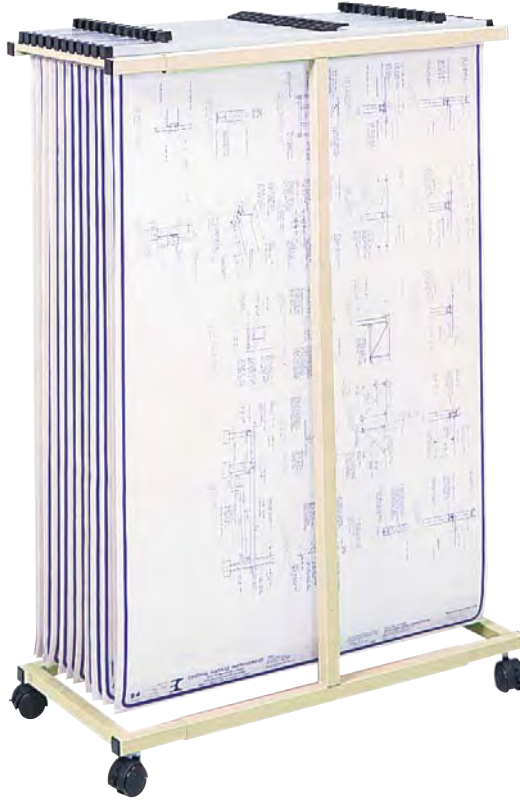

Mobile Vertical File

The economical Mobile Vertical File is built to withstand the rigors of a construction site and is equally at home in the design office. Features steel construction with ball bearing swivel casters. The width easily adjusts to fit 24", 30" or 36" Hanging Clamps, (sold separately), height adjusts from 40" to 52". Holds up to 12 clamps that drop in and lift out with a maximum capacity of 1200 sheets or 240 lbs. All steel construction with four ball bearing swivel casters (2 locking). Tropic Sand. Easy assembly. Clamps packed in cartons of 6 each.

Model	Description	W x D x H	Ship Weight	Price Each	Carton Price
5059	Mobile Vertical File	27½ to 39¼ x 16 x 40 to 52"	25 lbs.	\$405.00	\$405.00
50026	24" Clamps	(25¼" overall)	6 lbs.	52.00	312.00
50036	30" Clamps	(31¼" overall)	6 lbs.	58.00	348.00
50046	36" Clamps	(37¼" overall)	6 lbs.	60.00	360.00