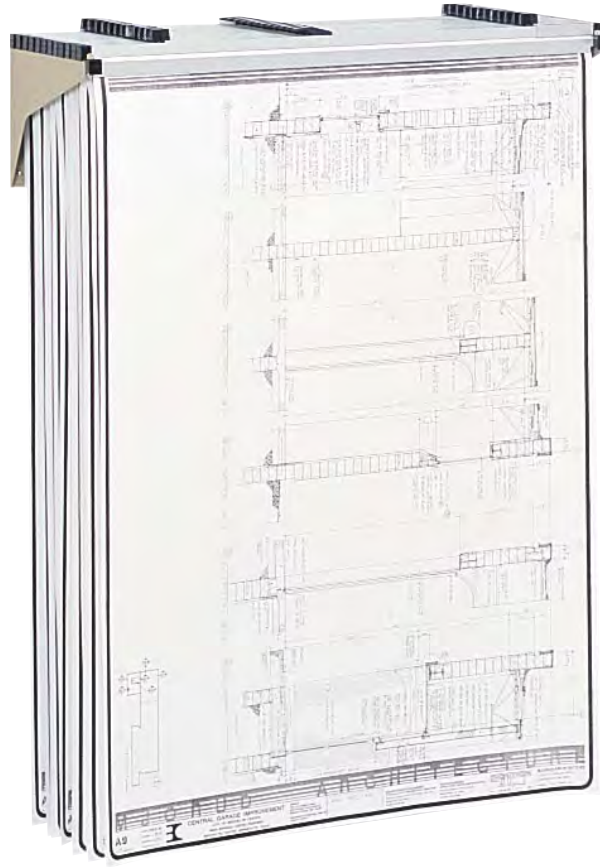

Drop/Lift Wall Rack

Ingenious design will make filing a breeze. Take advantage of lift out/drop in convenience for up to 1200 sheets of your work. The entire Drop/Lift Wall Rack extends out less than 12" yet holds up to 12 Hanging Clamps (order separately). Mounting hardware is included, installation recommended on wall studs or solid-back wall surfaces. End brackets are installed to fit the clamp size being used, which determines the width on wall necessary for installation. Hanging Clamps sold separately in a carton of 6. Tropic Sand color.

Model	Description	W x D x H	Ship Weight	Price Each
5030	Drop Lift Wall Rack	19 to 43 $\frac{3}{4}$ " x 11 $\frac{1}{2}$ " x 7 $\frac{3}{4}$ "	2 lbs.	\$75.00
		Overall Size	For Sheet Size	Carton Price
50016	18" Hanging Clamp	19"	18" x 24"	276.00
50026	24" Hanging Clamp	25 $\frac{1}{4}$ "	24" x 36"	312.00
50036	30" Hanging Clamp	31 $\frac{1}{4}$ "	30" x 42"	348.00
50046	36" Hanging Clamp	37 $\frac{3}{4}$ "	36" x 48"	360.00
50056	42" Hanging Clamp	43 $\frac{3}{4}$ "	42" x 60"	384.00