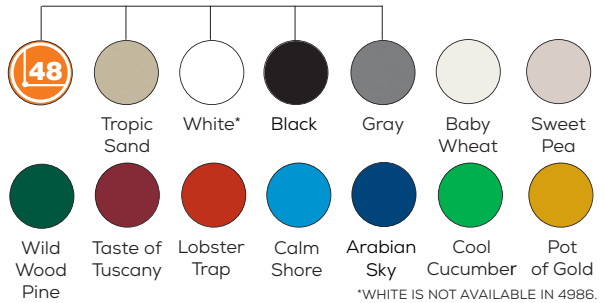

The Flat File is a customizable classic that comes in 20 color options for stylish design accompanied with quality construction and quiet access. Stack up to 5-high on a closed base with Anti-slip pads between units to prevent shifting. Closed Base raises files 6" off floor, while High Base raises files 20" off the floor. Optional Lock Kit is field installed and includes two keys. Optional Drawer Dividers are self-sticking and may be easily cut for a custom fit. Flat Files are available in three sizes, four in-stock colors Black (BLR), Tropic Sand (TSR), Gray (GRR), White (WHR) which are available in 48 hour quick ship. Sixteen optional colors Baby Wheat (BW), Sweet Pea (SP), Pepper Stone (PS), Sweet Cream (SC), Deep Quarry (DQ), Sand Dunes (SD), Chai Tea (CT), Bermuda Triangle (BT) Indigo Root (IR), Wild Wood Pine (WP), Taste of Tuscany (TT), Lobster Trap (LB), Calm Shore (CS), Arabian Sky (AS), Cool Cucumber (CC), and Pot of Gold (PG) are available to ship within three weeks.

Model	Description	W x D x H	Ship Weight	Price Each
4994	5-Drawer File	40½ x 29½ x 16½"	160 lbs.	$1,623.00
4995	Closed Base for 4994	40½ x 26¾ x 6"	22 lbs.	284.00
4975	High Base for 4994	40½ x 29½ x 20"	37 lbs.	622.00
4996	5-Drawer File	46½ x 35½ x 16½"	195 lbs.	1,879.00
4986	10 Drawer File	46½ x 35½ x 16½"	278 lbs.	3,319.00
4997	Closed Base 4996/4986	46½ x 32¾ x 6"	26 lbs.	304.00
4977	High Base 4996/4986	46½ x 35½ x 20"	42 lbs.	663.00
4998	5-Drawer File	53½ x 41½ x 16½"	250 lbs.	2,225.00
4999	Closed Base for 4998	53½ x 38¾ x 6"	30 lbs.	382.00
4979	High Base for 4998	53½ x 41½ x 20"	47 lbs.	691.00
4981	Lock kit for 5 Drawer Flat File		1 lb.	96.00
4983	Lock kit for 10 Drawer Flat File		1 lb.	96.00
4980	Drawer Dividers	1"D x 11"W x 1½"H	2 lbs.	121.00

Discount Code B