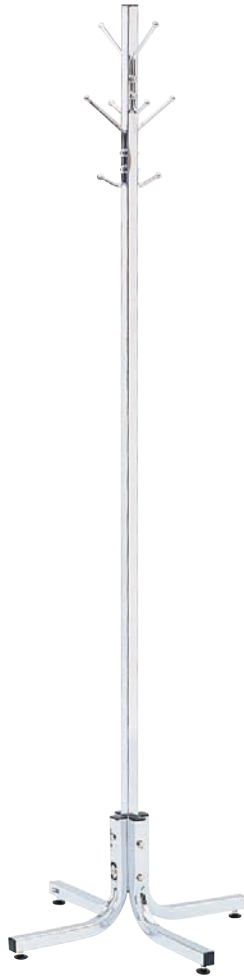

Costumer and Costumer with Umbrella Stand

4163CR Costumer

4168BL Costumer with Umbrella Stand

Free-standing costumers feature four double ball tip hooks that hold up to eight garments and help prevent damage to garments while the 21" wide base provides stability. Model 4168 includes an umbrella rack and bottom drip pan to protect floors. Overall height is 70". Available in Black (BL) or Chrome (CR) finish

Model	Description	W x H	Ship Weight	Price Each
4163	Costumer	21 x 70"	9 lbs.	\$86.00
4168	Costumer w/ Umbrella Stand	21 x 70"	12 lbs.	\$118.00

Discount Code B