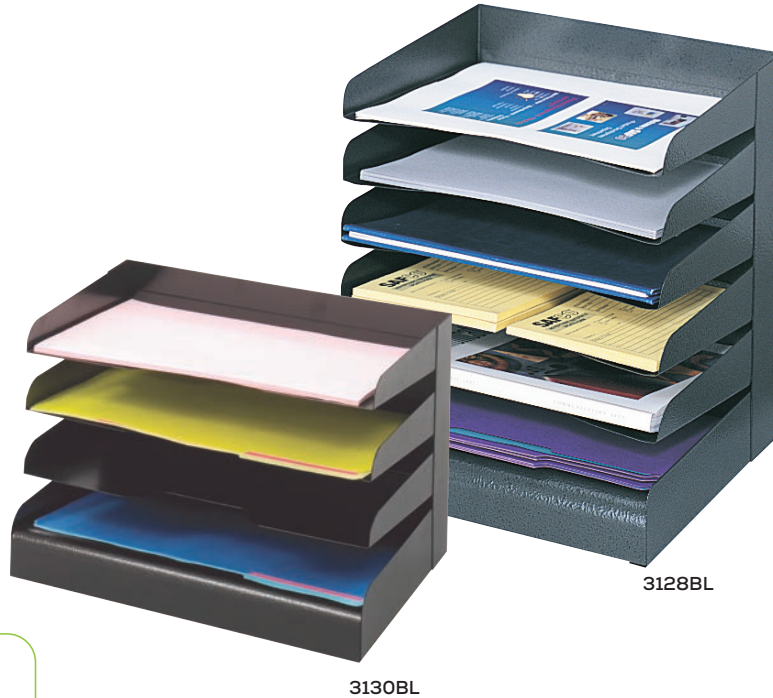

Steel Desk Tray Sorters

Answering today's need for continuing workplace efficiencies, Safco Desk Tray Sorters will help store and organize open projects, file folders and paper supplies and keep them at your fingertips. Slanted shelves are 11½"W x 8¾"D x 2"H (letter). Finger notch-outs provide convenient access to contents. Available in 5-, 6-, 8-tier to accommodate letter size material. Rubber feet included to protect worksurface. All steel construction with a durable black powder coat finish.

Model	Description	W x D x H	Ship Weight	Carton Price
3127BL	5-Tier Tray, Letter Size	12 x 9½ x 11½"	8 lbs.	\$53.00
3128BL	6-Tier Tray, Letter Size	12 x 9½ x 13¾"	9 lbs.	58.00
3129BL	8-Tier Tray, Letter Size	12 x 9½ x 17¾"	11 lbs.	89.00