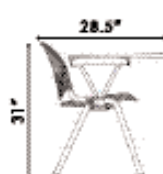

B. FRAME FINISH:

- 1 - Powder Coated Sandtex Black - In Stock

C. OTHER: (OPTIONS):

		List Price
1) 2000 T-Shaped Rt/Lf Armset	Set	\$ 94
2) 2000 V-Arm w/Rt P -Tablet -(2000 only)	Set	\$ 135
3) 2000 V-Arm w/Lf P -Tablet-(2000 only)	Set	\$ 135
4) 2000 Anti-Panic Rt Tablet w/arm	Set	\$ 152
5) 2000 Anti-Panic Lf Tablet w/arm	Set	\$ 152
6) 2000 Document Basket -(2000 only)	Each	\$ 33
7) 2000 Upholstered Seat - (KFI up to Gr 3)	Each	\$ 62
9) CUT YARDAGE PROGRAM-Call for Details		
10) Chair Dollies - (stacks 15 high)	Each	\$ 191

Permanent Ganging
built in to each chair

D. SPECIFICATIONS:

- | | |
|---------------------------------|---|
| 1) FRAME - | 2MM OVAL TUBING, 15 GAUGE |
| 2) STRETCHER BARS - | 5/8 ROUND TUBING - 15 GAUGE |
| 3) SEAT AND BACK - | POLYPROPYLENE- 5 MM
ROUNDED TRIM - 13 MM |
| 4) GLIDES - | FOUR BLACK POLYURETHANE |
| 5) DIMENSIONS (OVERALL): | 20.5" W X 21.25" D X 31" H |
| 6) SEAT SIZE - | 18" X 18" |
| 7) BACK SIZE - | 19"W X 13.5"H |
| 8) ARM WIDTH - | 22.5" |
| 9) ARM HEIGHT- FLOOR- | 26.5" |
| 10) SHIP WEIGHT - | 15 LBS |