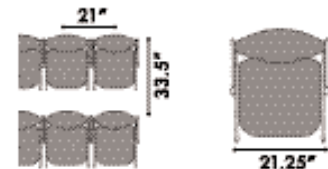

B. FRAME FINISH:

- 1 - Powder Coated Sandtex Black - In Stock

C. OTHER: (OPTIONS):

		List Price
1) 2000 T-Shaped Rt/Lf Armset	Set	\$ 94
2) 2000 V-Arm w/Rt P -Tablet -(2000 only)	Set	\$ 135
3) 2000 V-Arm w/Lf P -Tablet-(2000 only)	Set	\$ 135
4) 2000 Anti-Panic Rt Tablet w/arm	Set	\$ 152
5) 2000 Anti-Panic Lf Tablet w/arm	Set	\$ 152
6) 2000 Document Basket -(2000 only)	Each	\$ 33
7) 2000 Upholstered Seat - (KFI up to Gr 3)	Each	\$ 62
9) CUT YARDAGE PROGRAM-Call for Details		
10) Chair Dollies - (stacks 15 high)	Each	\$ 191

Permanent Ganging
built in to each chair

D. SPECIFICATIONS:

- | | |
|---------------------------------|---|
| 1) FRAME - | 2MM OVAL TUBING, 15 GAUGE |
| 2) STRETCHER BARS - | 5/8 ROUND TUBING - 15 GAUGE |
| 3) SEAT AND BACK - | POLYPROPYLENE- 5 MM
ROUNDED TRIM - 13 MM |
| 4) GLIDES - | FOUR BLACK POLYURETHANE |
| 5) DIMENSIONS (OVERALL): | 20.5" W X 21.25" D X 31" H |
| 6) SEAT SIZE - | 18" X 18" |
| 7) BACK SIZE - | 19"W X 13.5"H |
| 8) ARM WIDTH - | 22.5" |
| 9) ARM HEIGHT- FLOOR- | 26.5" |
| 10) SHIP WEIGHT - | 15 LBS |