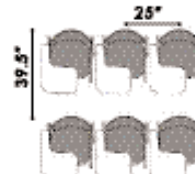

B. FRAME FINISH:

- 1 - Powder Coated Sandtex Black - In Stock

C. OTHER: (OPTIONS):

		List Price
1) 2000 T-Shaped Rt/Lf Armset	Set	\$ 94
2) 2000 V-Arm w/Rt P -Tablet -(2000 only)	Set	\$ 135
3) 2000 V-Arm w/Lf P -Tablet-(2000 only)	Set	\$ 135
4) 2000 Anti-Panic Rt Tablet w/arm	Set	\$ 152
5) 2000 Anti-Panic Lf Tablet w/arm	Set	\$ 152
6) 2000 Document Basket -(2000 only)	Each	\$ 33
7) 2000 Upholstered Seat - (KFI up to Gr 3)	Each	\$ 62
9) CUT YARDAGE PROGRAM-Call for Details		
10) Chair Dollies - (stacks 15 high)	Each	\$ 191

Permanent Ganging
built in to each chair

D. SPECIFICATIONS:

- | | |
|---------------------------------|---|
| 1) FRAME - | 2MM OVAL TUBING, 15 GAUGE |
| 2) STRETCHER BARS - | 5/8 ROUND TUBING - 15 GAUGE |
| 3) SEAT AND BACK - | POLYPROPYLENE- 5 MM
ROUNDED TRIM - 13 MM |
| 4) GLIDES - | FOUR BLACK POLYURETHANE |
| 5) DIMENSIONS (OVERALL): | 20.5" W X 21.25" D X 31" H |
| 6) SEAT SIZE - | 18" X 18" |
| 7) BACK SIZE - | 19"W X 13.5"H |
| 8) ARM WIDTH - | 22.5" |
| 9) ARM HEIGHT- FLOOR- | 26.5" |
| 10) SHIP WEIGHT - | 15 LBS |