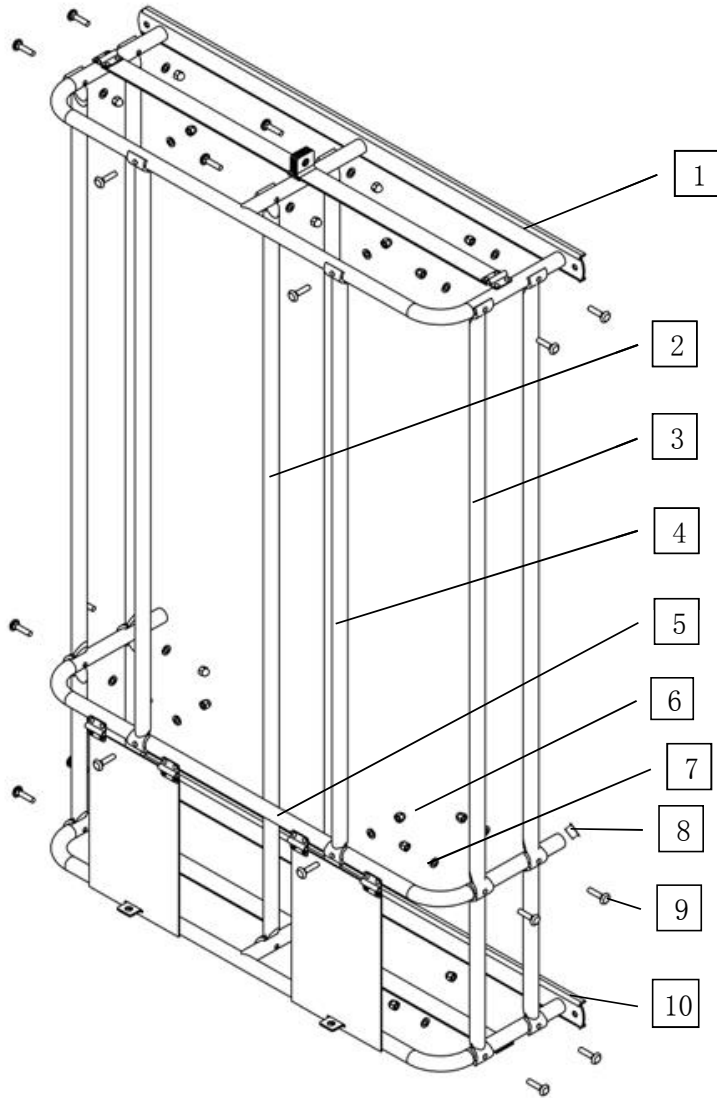

PE-240 WALL MOUNT BB RACK

Service No: 800-243-0533

Parts list

| | | |
|----|-------------------------|-------|
| 1 | Top frame assembly | 1 EA |
| 2 | Center upright support | 2 EA |
| 3 | Upright support (long) | 4 EA |
| 4 | Upright support (short) | 2 EA |
| 5 | Middle frame assembly | 1 EA |
| 6 | Lock Nut M8 | 20 EA |
| 7 | Flat washer M8 | 20 EA |
| 8 | Plastic plug | 2 EA |
| 9 | Carriage bolt M8x35mm | 20 EA |
| 10 | Bottom frame assembly | 1 EA |