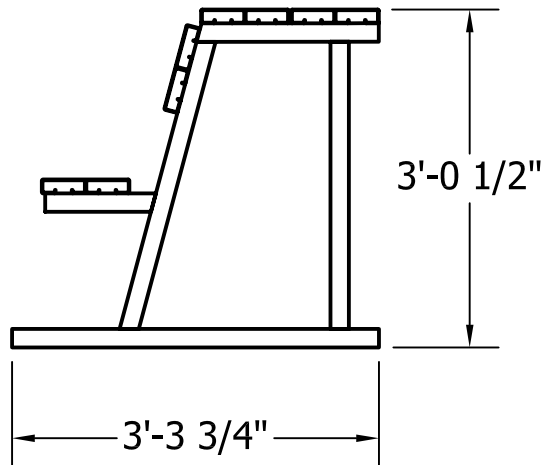

PBS-20/PBS-10

Player bench w/shelf
15' and 21'

PBS-20 15'

PBS-10 21'

PBS-20PC 15'
Powder Coated

PBS-10PC 21'
Powder Coated

10" wide non-skid aluminum planks and 2"x2" heavy duty galvanized steel legs for superior rust resistance. 19" wide shelf can be used for helmets, gloves, water and other misc. items. Same high quality as our full line of player benches.

REV.	DESCRIPTION	DATE	BY

PBS-20/PBS-10
Player bench w/shelf
15' and 21'

COPYRIGHT 2003
JAYPRO SPORTS, LLC.
ALL RIGHTS RESERVED

THIS PRINT IS THE PROPERTY OF JAYPRO SPORTS, LLC.
AND MAY NOT BE REPRODUCED WITHOUT WRITTEN PERMISSION