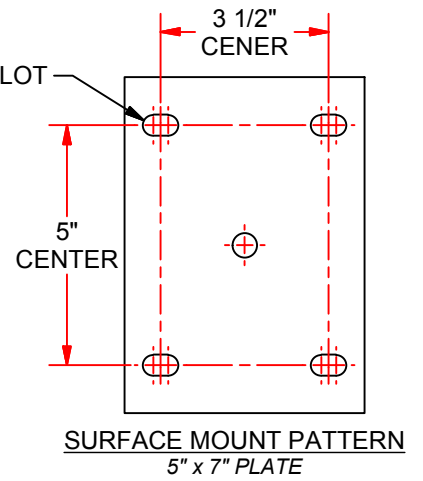

# PB-90SM 27' SURFACE MOUNT PLAYERS BENCH W/ BACK REST

### FEATURES:

- 10" WIDE NON-SKID ALUMINUM PLANKS
- 2" x 2" HEAVY DUTY GALVANIZED STEEL LEGS FOR SUPERIOR RUST RESISTANCE
- PLANKS ARE SUPPORTED BY A STRONG, GALVANIZED STEEL UNDERSTRUCTURE
- PLAYER BENCH WITH BACK REST
- SEAT PLANK IS 18" FROM GROUND
- SURFACE MOUNT READY FOR WIDE VARIATIONS IN FLOOR CONSTRUCTION