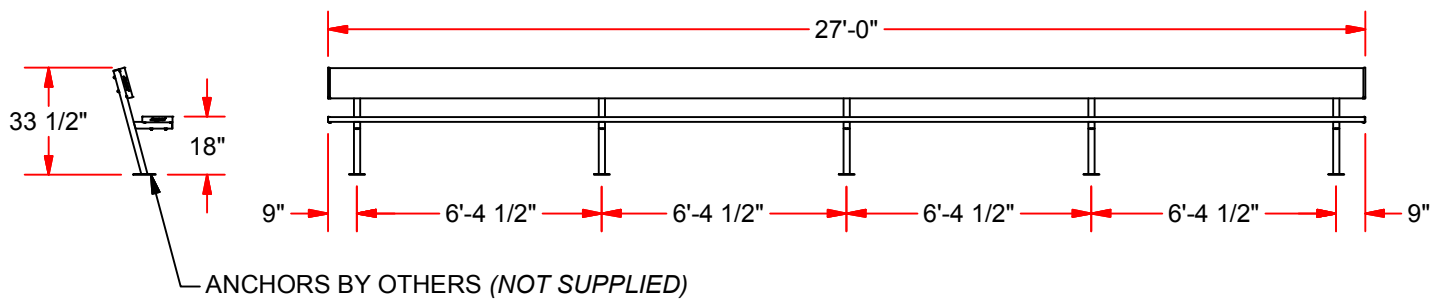

OPTIONS:

- CUSTOM POWDER COATED COLORS

PB-90SM

27' SURFACE MOUNT PLAYERS BENCH W/ BACK REST

© COPYRIGHT 2014 JAYPRO SPORTS, LLC. ALL RIGHTS RESERVED
THIS PRINT IS THE PROPERTY OF JAYPRO SPORTS, LLC. AND MAY NOT BE REPRODUCED WITHOUT WRITTEN PERMISSION

www.jaypro.com
(800) 243-0533
976 Hartford Turnpike
Waterford, CT 06385 USA