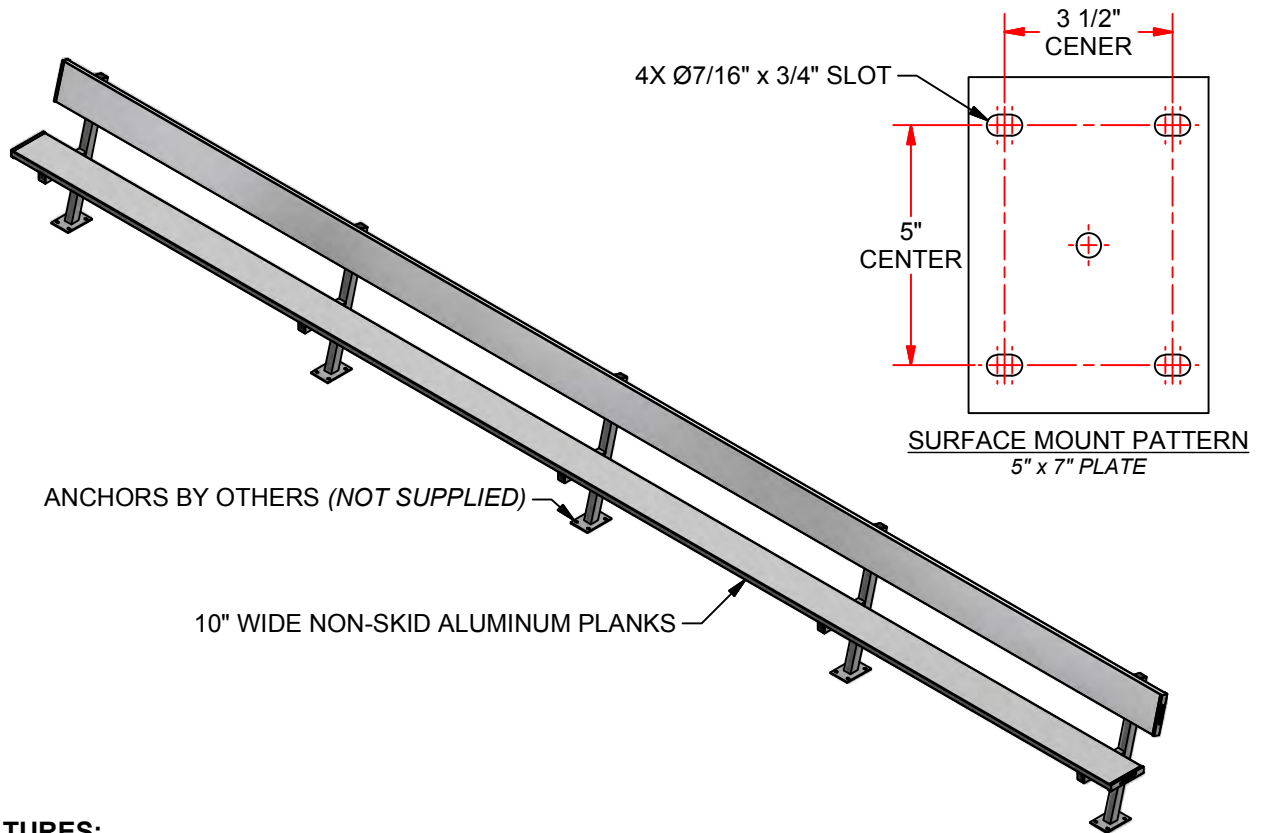

# PB-90SM 27' SURFACE MOUNT PLAYERS BENCH W/ BACK REST

### FEATURES:

- 10" WIDE NON-SKID ALUMINUM PLANKS
- 2" x 2" HEAVY DUTY GALVANIZED STEEL LEGS FOR SUPERIOR RUST RESISTANCE
- PLANKS ARE SUPPORTED BY A STRONG, GALVANIZED STEEL UNDERSTRUCTURE
- PLAYER BENCH WITH BACK REST
- SEAT PLANK IS 18" FROM GROUND
- SURFACE MOUNT READY FOR WIDE VARIATIONS IN FLOOR CONSTRUCTION