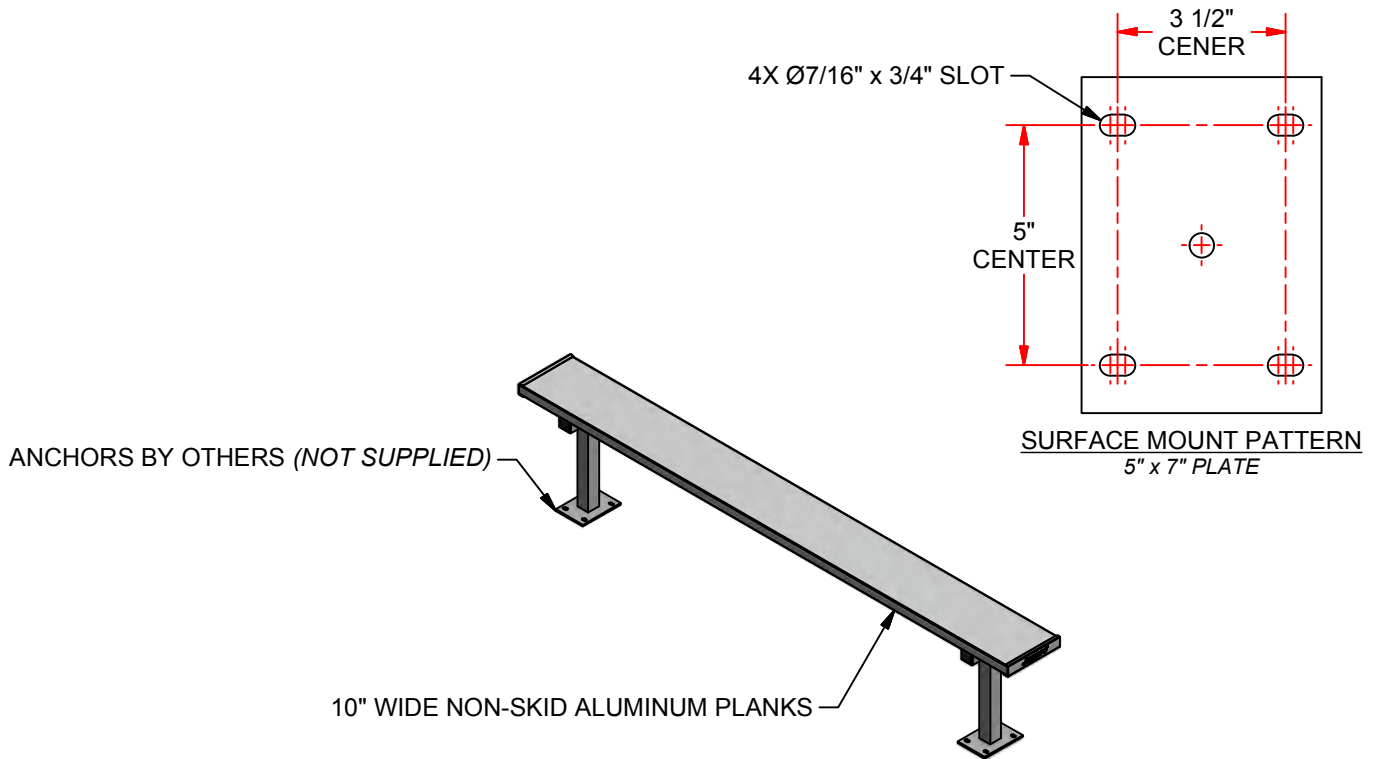

PB-75SM

FEATURES:

- 10" WIDE NON-SKID ALUMINUM PLANKS
- 2" x 2" HEAVY DUTY GALVANIZED STEEL LEGS FOR SUPERIOR RUST RESISTANCE
- PLANKS ARE SUPPORTED BY A STRONG, GALVANIZED STEEL UNDERSTRUCTURE
- PLAYER BENCH WITHOUT BACK REST
- SEAT PLANK IS 18" FROM GROUND
- SURFACE MOUNT READY FOR WIDE VARIATIONS IN FLOOR CONSTRUCTION