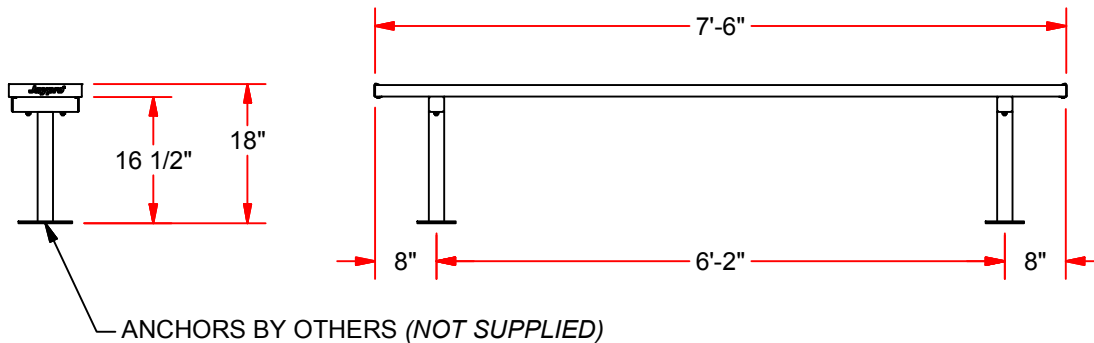

OPTIONS:

- CUSTOM POWDER COATED COLORS