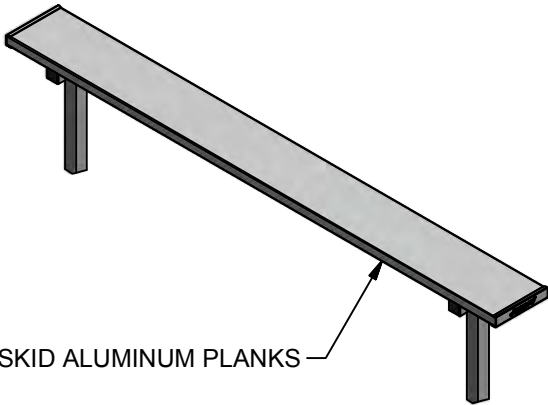

# PB-75PI

10" WIDE NON-SKID ALUMINUM PLANKS

**FEATURES:**

- 10" WIDE NON-SKID ALUMINUM PLANKS
- 2" x 2" HEAVY DUTY GALVANIZED STEEL LEGS FOR SUPERIOR RUST RESISTANCE
- PLANKS ARE SUPPORTED BY A STRONG, GALVANIZED STEEL UNDERSTRUCTURE

**OPTIONS:**

- CUSTOM POWDER COATED COLORS

REV.	DESCRIPTION	DATE	BY
-	INITIAL RELEASE	10/13	MT

**PB-75PI**  
 7-1/2' PLAYERS BENCH WITH  
 OUT BACK REST

THIS PRINT IS THE PROPERTY OF JAYPRO SPORTS, LLC.  
 AND MAY NOT BE REPRODUCED WITHOUT WRITTEN PERMISSION