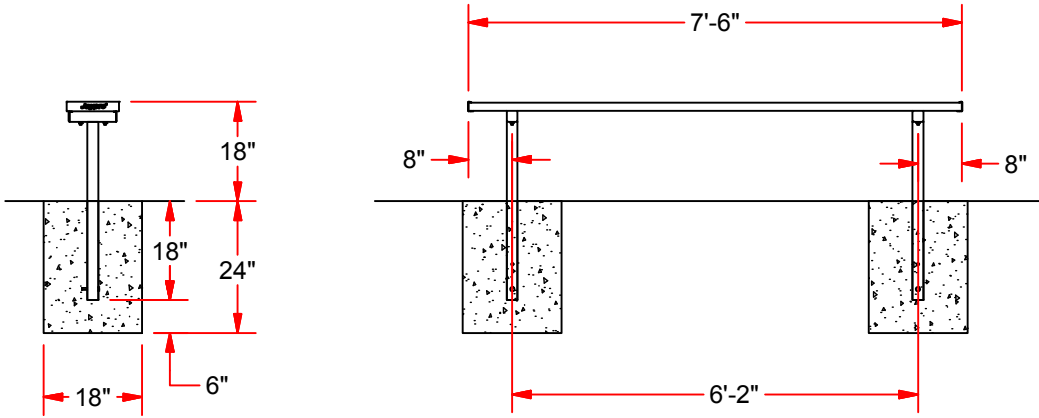

# PB-75PI

10" WIDE NON-SKID ALUMINUM PLANKS

**FEATURES:**

- 10" WIDE NON-SKID ALUMINUM PLANKS
- 2" x 2" HEAVY DUTY GALVANIZED STEEL LEGS FOR SUPERIOR RUST RESISTANCE
- PLANKS ARE SUPPORTED BY A STRONG, GALVANIZED STEEL UNDERSTRUCTURE

**OPTIONS:**

- CUSTOM POWDER COATED COLORS

REV.	DESCRIPTION	DATE	BY
-	INITIAL RELEASE	10/13	MT

**PB-75PI**  
 7-1/2' PLAYERS BENCH WITH  
 OUT BACK REST

THIS PRINT IS THE PROPERTY OF JAYPRO SPORTS, LLC.  
 AND MAY NOT BE REPRODUCED WITHOUT WRITTEN PERMISSION