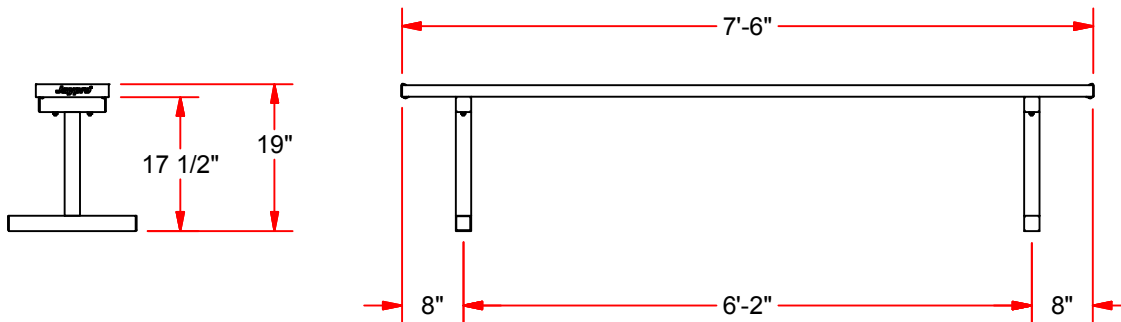

OPTIONS:

- CUSTOM POWDER COATED COLORS
- OPTIONAL FLOOR PROTECTOR KIT (PSS-4FT)

PB-75
7-1/2' PORTABLE PLAYERS BENCH
W/O BACK REST

PHONE:
800.243.0533 (TOLL FREE)
860.447.3001 (LOCAL)

FAX:
860.444.1773 (SALES)
860.440.0628 (ENG.)

www.jaypro.com INNOVATION, PERFORMANCE
AND COMMITMENT SINCE 1953

DRAWING NAME / PART NUMBER:

PB-75

DRAWN BY: Moune T.	ISSUE DATE: 8/22/2013
CHKD BY: WVB	CHK DATE: 2/3/2014
SHEET: 1 OF 1