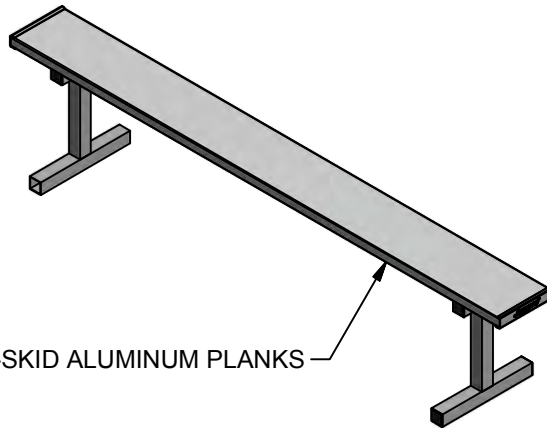

PB-75

10" WIDE NON-SKID ALUMINUM PLANKS

FEATURES:

- 10" WIDE NON-SKID ALUMINUM PLANKS
- 2" x 2" HEAVY DUTY GALVANIZED STEEL LEGS FOR SUPERIOR RUST RESISTANCE
- PLANKS ARE SUPPORTED BY A STRONG, GALVANIZED STEEL UNDERSTRUCTURE
- PLAYER BENCH WITHOUT BACK REST
- SEAT PLANK IS 19" FROM GROUND
- FLOOR PROTECTION KIT AVAILABLE FOR INDOOR USE