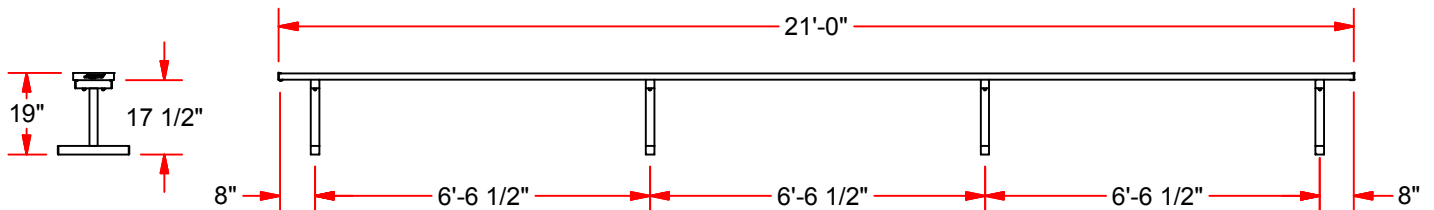

PB-5

21' PORTABLE PLAYERS BENCH
W/O BACK REST