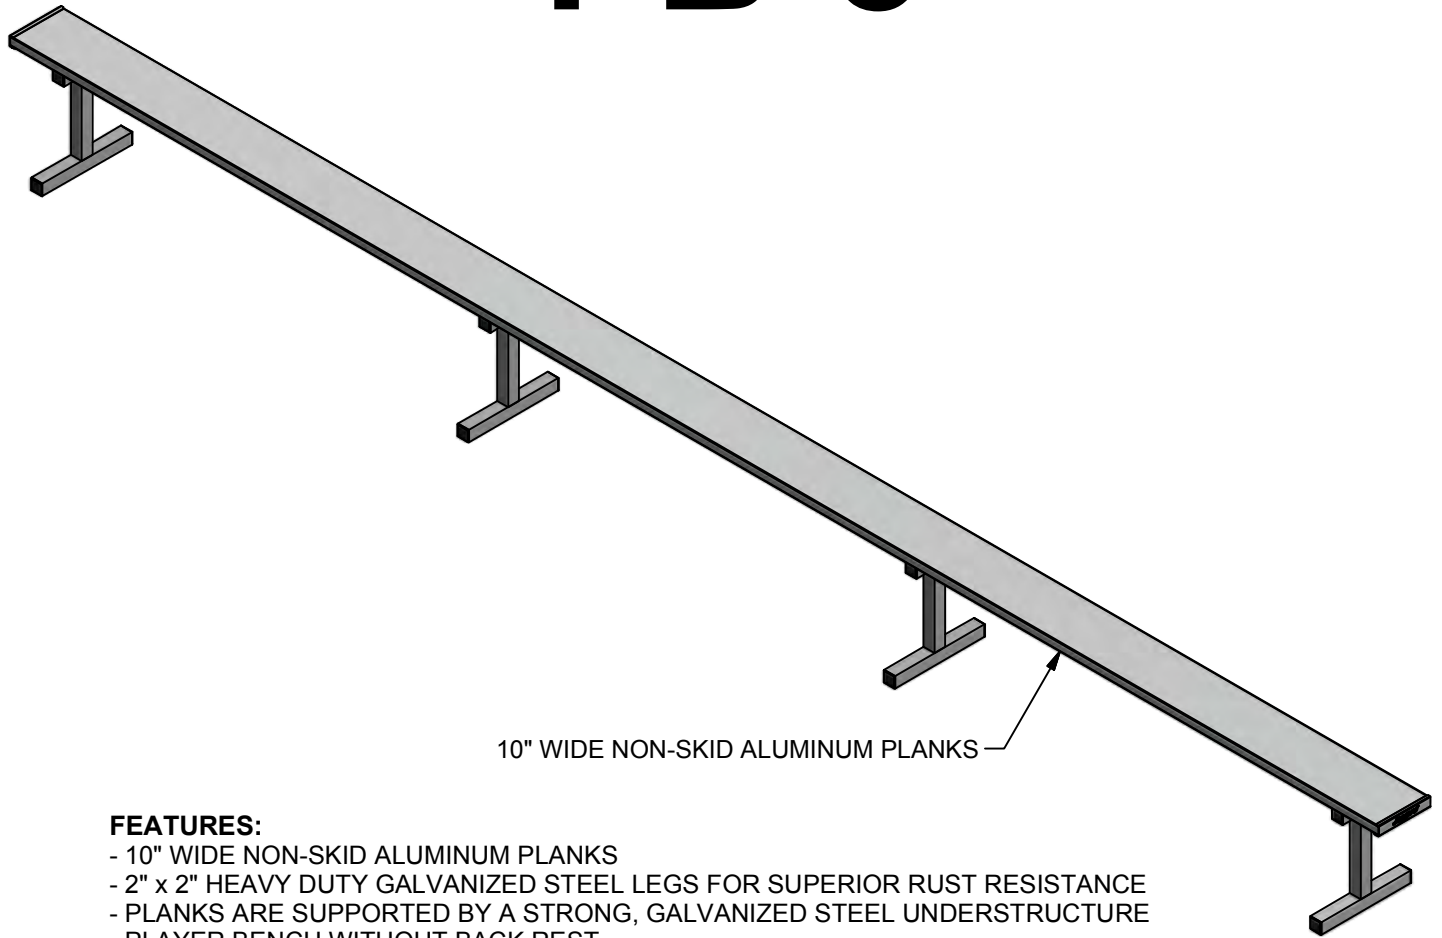

PB-5

10" WIDE NON-SKID ALUMINUM PLANKS

FEATURES:

- 10" WIDE NON-SKID ALUMINUM PLANKS
- 2" x 2" HEAVY DUTY GALVANIZED STEEL LEGS FOR SUPERIOR RUST RESISTANCE
- PLANKS ARE SUPPORTED BY A STRONG, GALVANIZED STEEL UNDERSTRUCTURE
- PLAYER BENCH WITHOUT BACK REST
- SEAT PLANK IS 19" FROM GROUND
- FLOOR PROTECTION KIT AVAILABLE FOR INDOOR USE

OPTIONS:

- CUSTOM POWDER COATED COLORS
- OPTIONAL FLOOR PROTECTOR KIT (PSS-4FT)