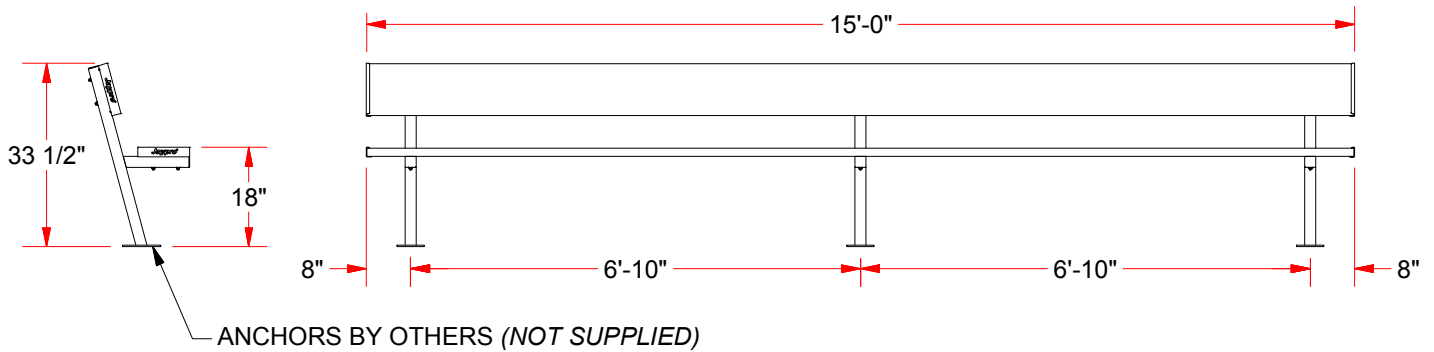

OPTIONS:

- CUSTOM POWDER COATED COLORS

PB-20SM

15' SURFACE MOUNT PLAYERS
BENCH W/ BACK REST

© COPYRIGHT 2014 JAYPRO SPORTS, LLC. ALL RIGHTS RESERVED
THIS PRINT IS THE PROPERTY OF JAYPRO SPORTS, LLC. AND MAY
NOT BE REPRODUCED WITHOUT WRITTEN PERMISSION

www.jaypro.com
(800) 243-0533
976 Hartford Turnpike
Waterford, CT 06385 USA

Sheet 1 of 1