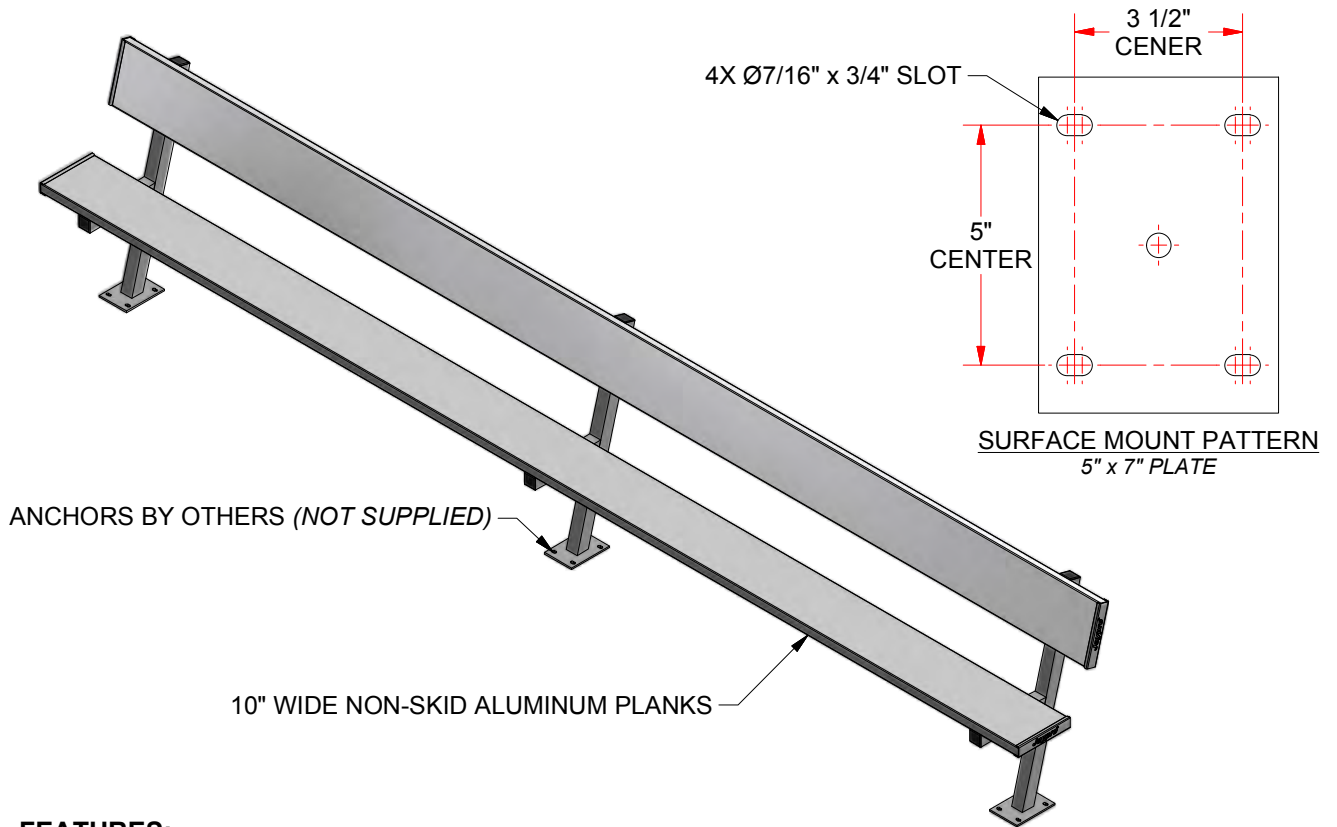

PB-20SM 15' SURFACE MOUNT PLAYERS BENCH W/ BACK REST

FEATURES:

- 10" WIDE NON-SKID ALUMINUM PLANKS
- 2" x 2" HEAVY DUTY GALVANIZED STEEL LEGS FOR SUPERIOR RUST RESISTANCE
- PLANKS ARE SUPPORTED BY A STRONG, GALVANIZED STEEL UNDERSTRUCTURE
- PLAYER BENCH WITH BACK REST
- SEAT PLANK IS 18" FROM GROUND
- SURFACE MOUNT READY FOR WIDE VARIATIONS IN FLOOR CONSTRUCTION

OPTIONS:

- CUSTOM POWDER COATED COLORS

PB-20SM

15' SURFACE MOUNT PLAYERS
BENCH W/ BACK REST

© COPYRIGHT 2014 JAYPRO SPORTS, LLC. ALL RIGHTS RESERVED
THIS PRINT IS THE PROPERTY OF JAYPRO SPORTS, LLC. AND MAY
NOT BE REPRODUCED WITHOUT WRITTEN PERMISSION