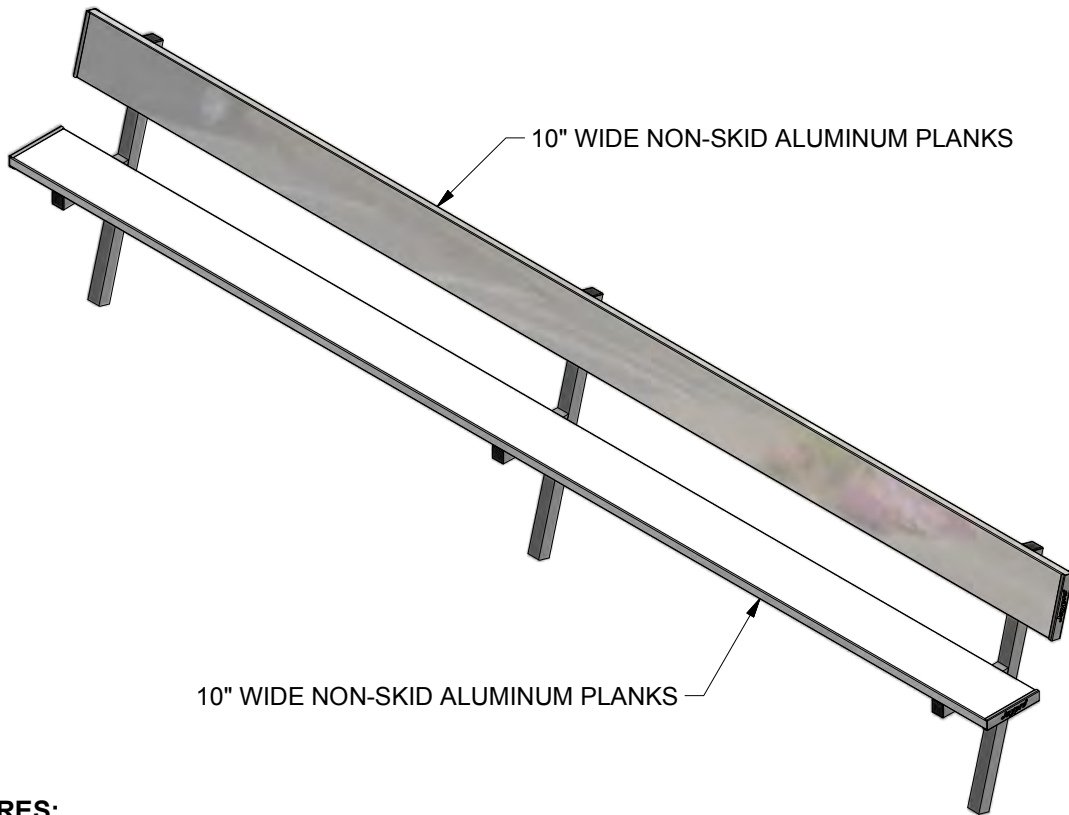

PB-20PI

FEATURES:

- 10" WIDE NON-SKID ALUMINUM PLANKS
- 2" x 2" HEAVY DUTY GALVANIZED STEEL LEGS FOR SUPERIOR RUST RESISTANCE
- PLANKS ARE SUPPORTED BY A STRONG, GALVANIZED STEEL UNDERSTRUCTURE