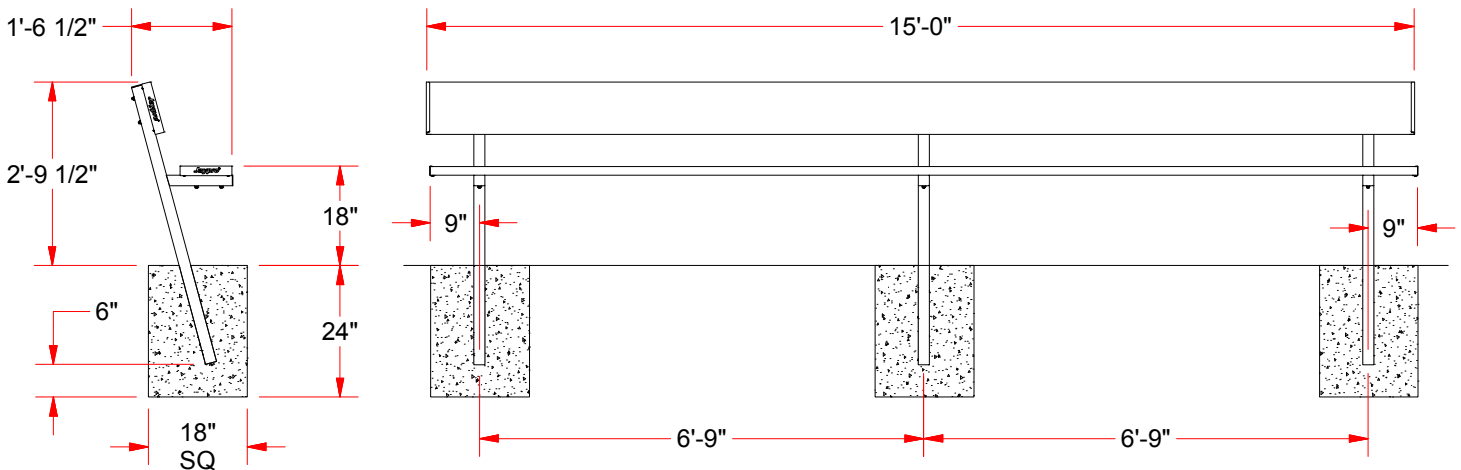

OPTIONS:

- CUSTOM POWDER COATED COLORS

REV.	DESCRIPTION	DATE	BY
-	INITIAL RELEASE	8/22/13	MT

COPYRIGHT 2006
JAYPRO SPORTS, LLC.
ALL RIGHTS RESERVED

PB-20PI
15' PLAYERS BENCH WITH
BACK REST