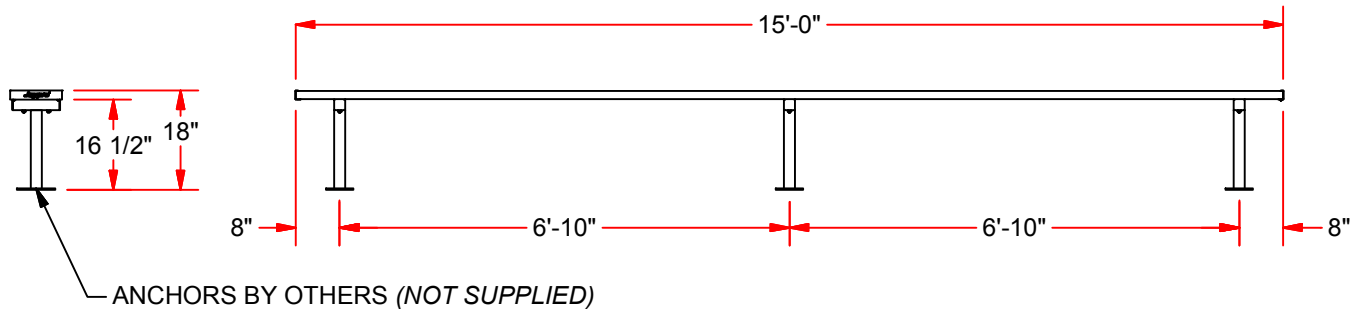

OPTIONS:

- CUSTOM POWDER COATED COLORS