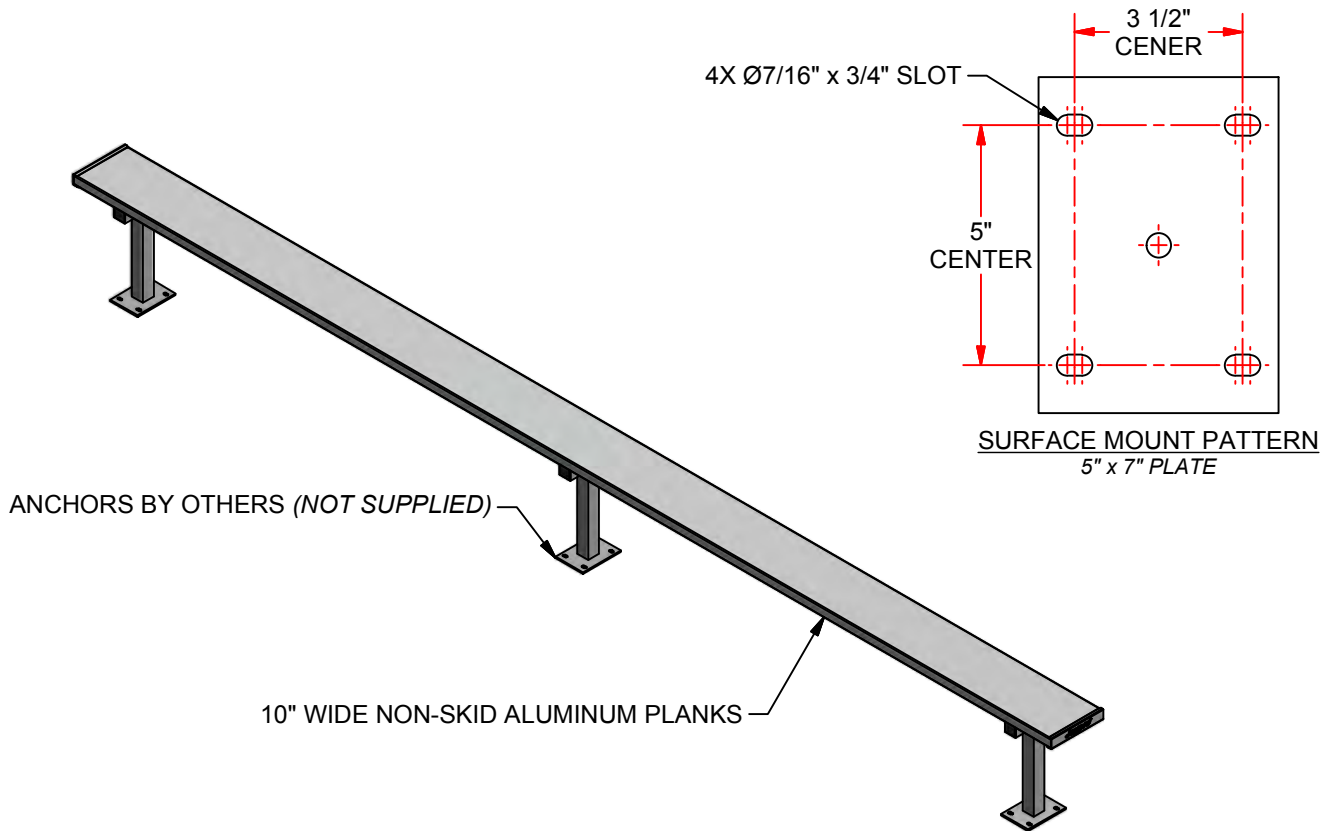

PB-15SM

FEATURES:

- 10" WIDE NON-SKID ALUMINUM PLANKS
- 2" x 2" HEAVY DUTY GALVANIZED STEEL LEGS FOR SUPERIOR RUST RESISTANCE
- PLANKS ARE SUPPORTED BY A STRONG, GALVANIZED STEEL UNDERSTRUCTURE
- PLAYER BENCH WITHOUT BACK REST
- SEAT PLANK IS 18" FROM GROUND
- SURFACE MOUNT READY FOR WIDE VARIATIONS IN FLOOR CONSTRUCTION