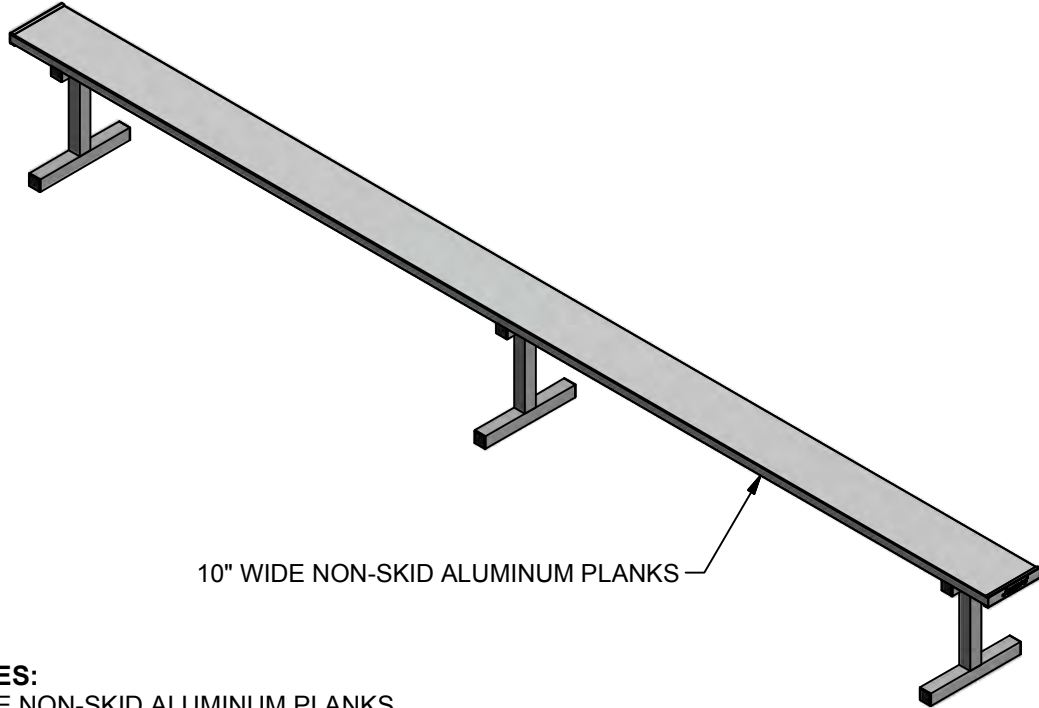

# PB-15

10" WIDE NON-SKID ALUMINUM PLANKS

**FEATURES:**

- 10" WIDE NON-SKID ALUMINUM PLANKS
- 2" x 2" HEAVY DUTY GALVANIZED STEEL LEGS FOR SUPERIOR RUST RESISTANCE
- PLANKS ARE SUPPORTED BY A STRONG, GALVANIZED STEEL UNDERSTRUCTURE
- PLAYER BENCH WITHOUT BACK REST
- SEAT PLANK IS 19" FROM GROUND
- FLOOR PROTECTION KIT AVAILABLE FOR INDOOR USE

**OPTIONS:**

- CUSTOM POWDER COATED COLORS
- OPTIONAL FLOOR PROTECTOR KIT (PSS-4FT)

**PB-15**  
 15' PORTABLE PLAYERS BENCH  
 W/O BACK REST

THIS PRINT IS THE PROPERTY OF JAYPRO SPORTS, LLC.  
 AND MAY NOT BE REPRODUCED WITHOUT WRITTEN PERMISSION