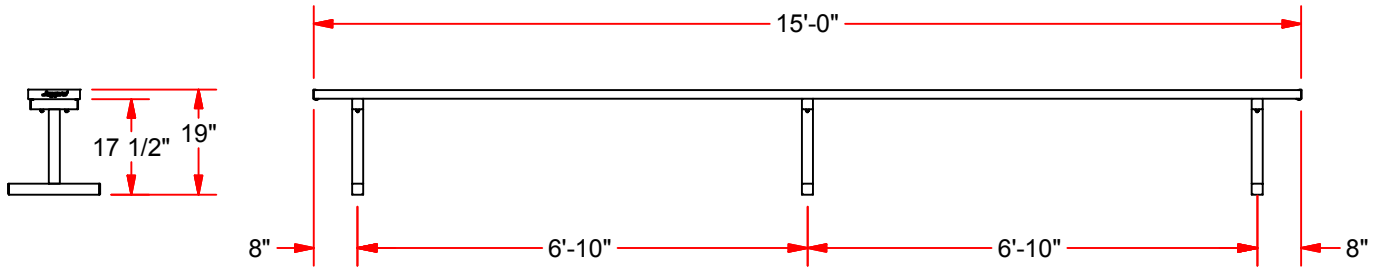

OPTIONS:

- CUSTOM POWDER COATED COLORS
- OPTIONAL FLOOR PROTECTOR KIT (PSS-4FT)

PB-15
15' PORTABLE PLAYERS BENCH
W/O BACK REST

THIS PRINT IS THE PROPERTY OF JAYPRO SPORTS, LLC.
AND MAY NOT BE REPRODUCED WITHOUT WRITTEN PERMISSION

PHONE:
800.243.0533 (TOLL FREE)
860.447.3001 (LOCAL)

FAX:
860.444.1779 (SALES)
860.440.0628 (ENG.)

www.jaypro.com   INNOVATION, PERFORMANCE
AND COMMITMENT SINCE 1953

DRAWING NAME / PART NUMBER: PB-15	
DRAWN BY: Moune T.	ISSUE DATE: 8/22/2013
CHKD BY: WVB	CHK DATE: 2/3/2014
SHEET: 1 OF 1