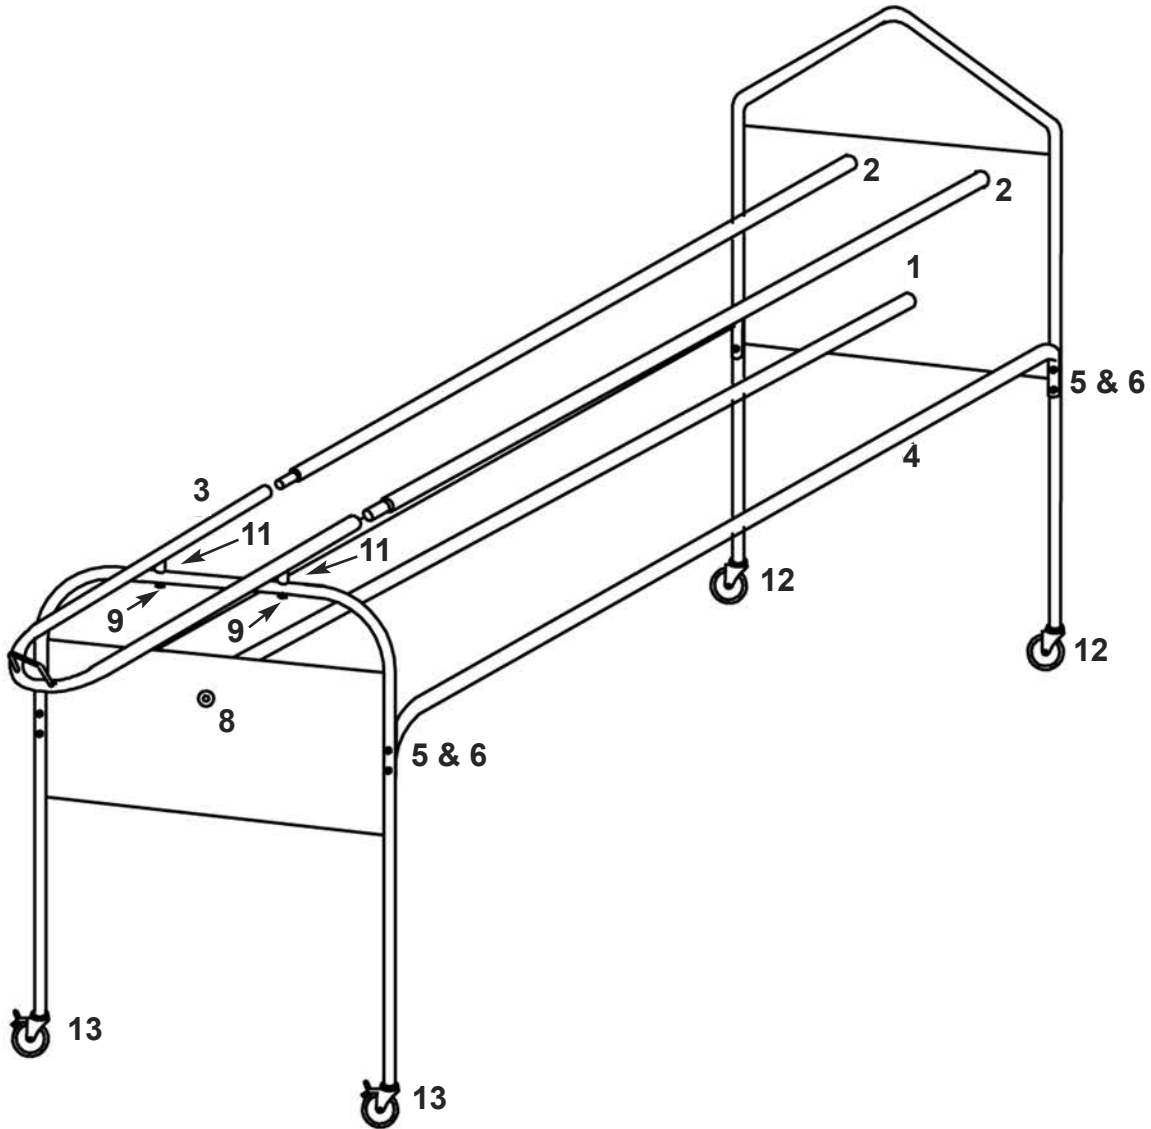

Item: **DTBR-19**

**Hardware**

- M8 x 40mm Allen head screw 8 ea. - #5
- M8 Lock nut 8 ea. - #6
- M8 Allen wrench 1 ea. - #7
- M6 x 40mm Allen head screw 4 ea. - #8
- M6 Lock nut 2 ea. - #9
- M6 Allen wrench 1 ea. - #10
- plastic spacers 2 ea. - #11
- 75mm swivel casters 2 ea. - #12
- 75mm locking swivel casters 2 ea. - #13