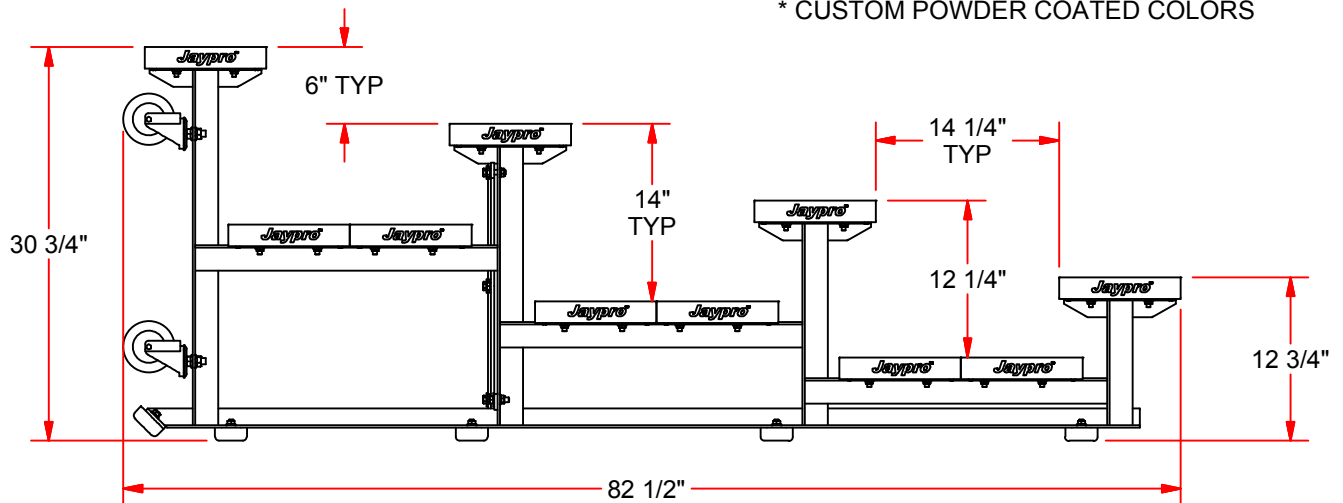

BLDP-427TRG

27' PREFERRED TIP & ROLL BLEACHER

FEATURES:

- * 27' SEAT PLANKS ARE 10" WIDE NON-SKID ALUMINUM
- * PLANKS ARE SUPPORTED BY A STRONG, ALUMINUM UNDERSTRUCTURE
- * ADDITION OF DOUBLE FOOT PLANKS
- * EACH LEG SITS ON 4 STURDY RUBBER FEET
- * BLEACHER ROLLS ON (6) 4" DIA HEAVY DUTY CASTER WHEELS

OPTIONS:

- * CUSTOM POWDER COATED COLORS

REV.	DESCRIPTION	DATE	BY
-	INITIAL RELEASE	1/11	MT

COPYRIGHT 2006
JAYPRO SPORTS, LLC.
ALL RIGHTS RESERVED

BLDP-427TRG
27' PREFERRED TIP &
ROLL BLEACHER

THIS PRINT IS THE PROPERTY OF JAYPRO SPORTS, LLC.
AND MAY NOT BE REPRODUCED WITHOUT WRITTEN PERMISSION