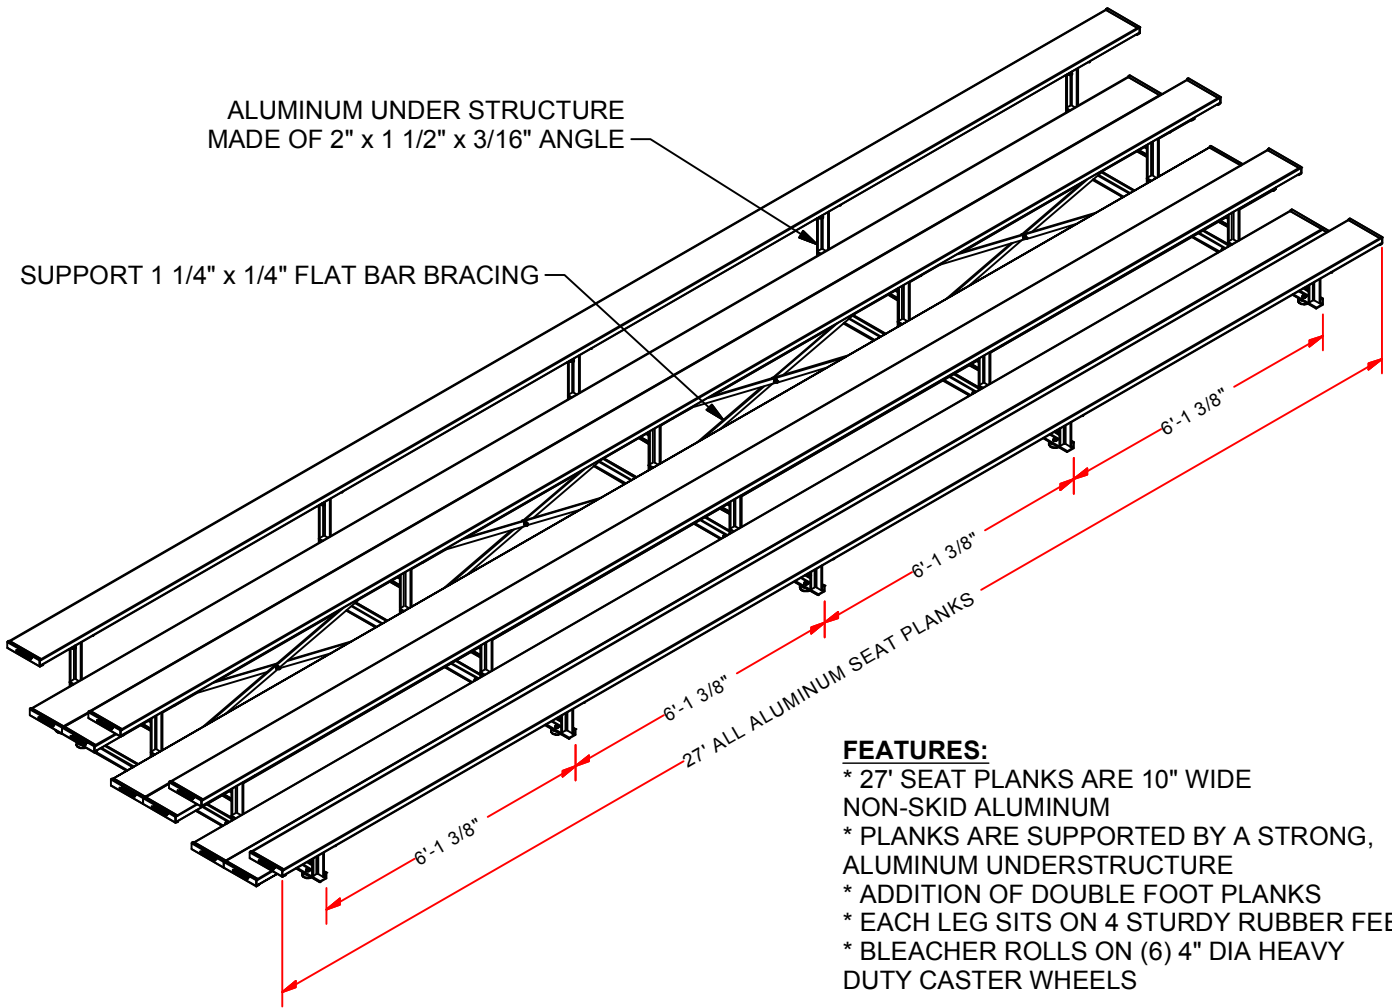

BLDP-427TRG

27' PREFERRED TIP & ROLL BLEACHER

FEATURES:

- * 27' SEAT PLANKS ARE 10" WIDE NON-SKID ALUMINUM
- * PLANKS ARE SUPPORTED BY A STRONG, ALUMINUM UNDERSTRUCTURE
- * ADDITION OF DOUBLE FOOT PLANKS
- * EACH LEG SITS ON 4 STURDY RUBBER FEET
- * BLEACHER ROLLS ON (6) 4" DIA HEAVY DUTY CASTER WHEELS