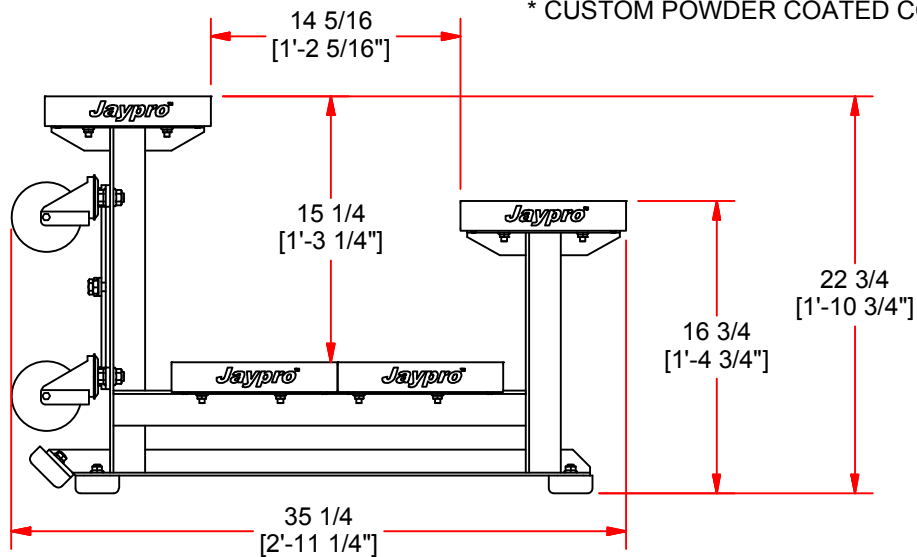

OPTIONS:

- CUSTOM POWDER COATED COLORS

BLDP-2TRG

15' PREFERRED TIP & ROLL BLEACHER

© COPYRIGHT 2014 JAYPRO SPORTS, LLC. ALL RIGHTS RESERVED
THIS PRINT IS THE PROPERTY OF JAYPRO SPORTS, LLC. AND MAY NOT BE REPRODUCED WITHOUT WRITTEN PERMISSION

www.jaypro.com
(800) 243-0533
976 Hartford Turnpike
Waterford, CT 06385 USA

Sheet 1 of 1