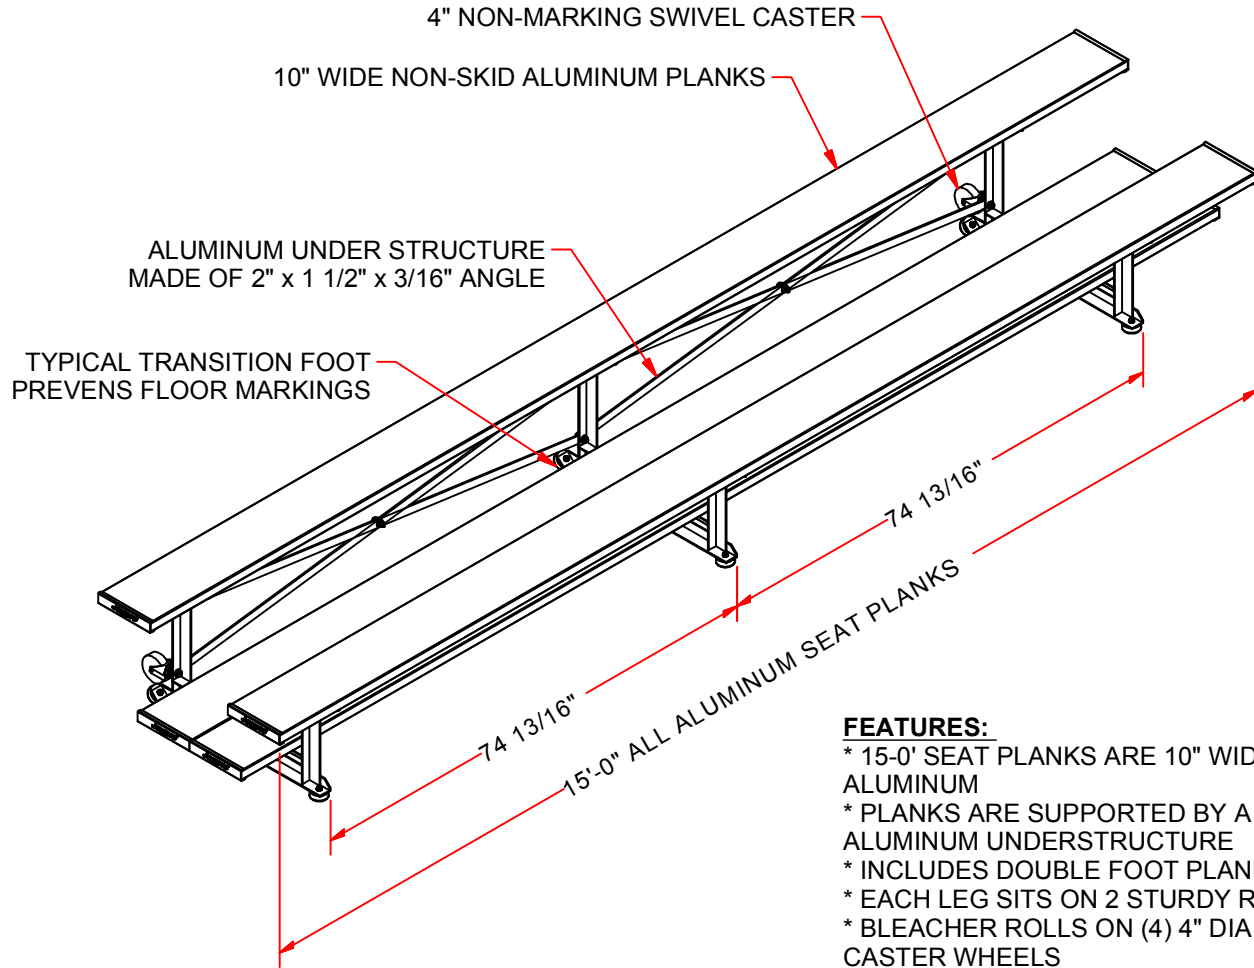

BLDP-2TRG 15' PREFERRED TIP & ROLL BLEACHER

FEATURES:

- * 15-0' SEAT PLANKS ARE 10" WIDE NON-SKID ALUMINUM
- * PLANKS ARE SUPPORTED BY A STRONG, ALUMINUM UNDERSTRUCTURE
- * INCLUDES DOUBLE FOOT PLANKS
- * EACH LEG SITS ON 2 STURDY RUBBER FEET
- * BLEACHER ROLLS ON (4) 4" DIA HEAVY DUTY CASTER WHEELS