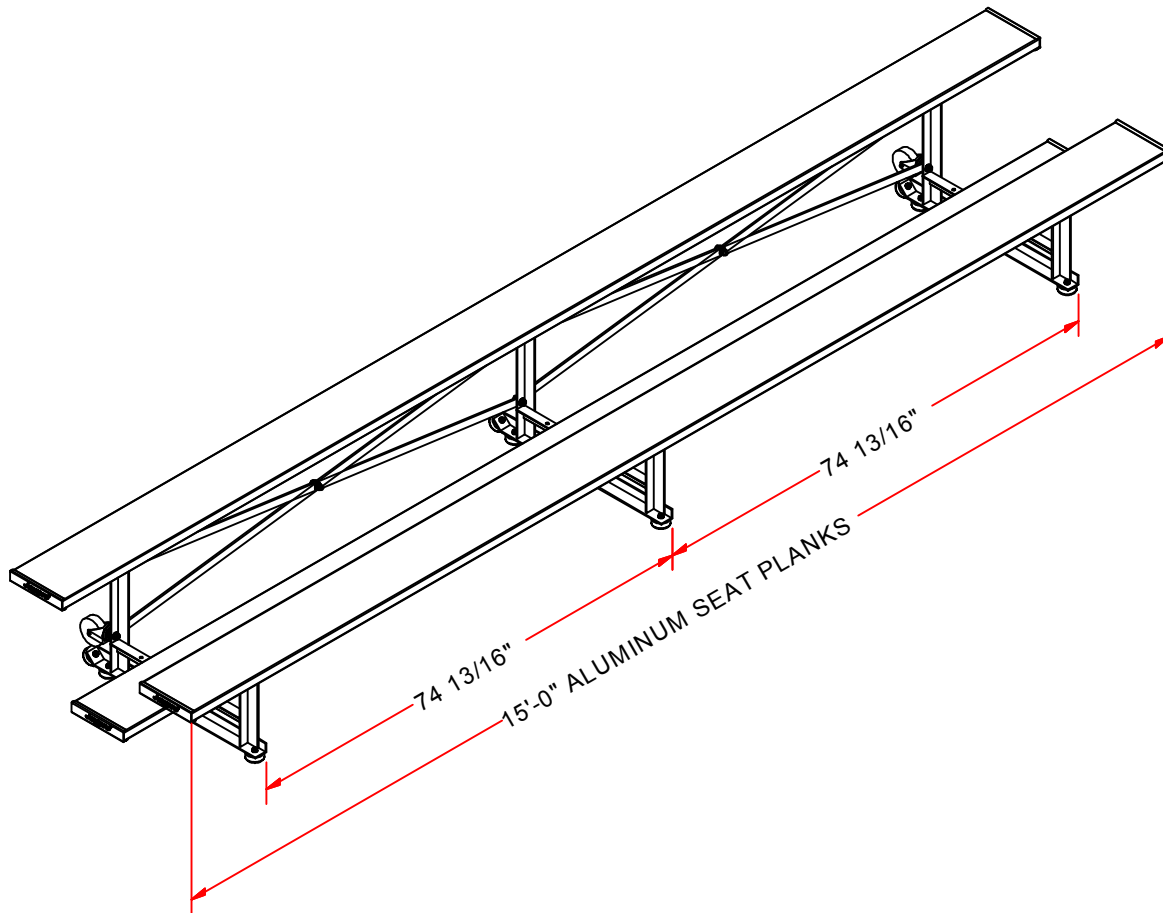

BLCH-2TRG

15' TIP & ROLL BLEACHER

REV.	DESCRIPTION	DATE	BY
B	UPDATED CAD MODEL	1/11	MT

BLCH-2TRG
15' TIP & ROLL BLEACHER

THIS PRINT IS THE PROPERTY OF JAYPRO SPORTS, LLC.
AND MAY NOT BE REPRODUCED WITHOUT WRITTEN PERMISSION