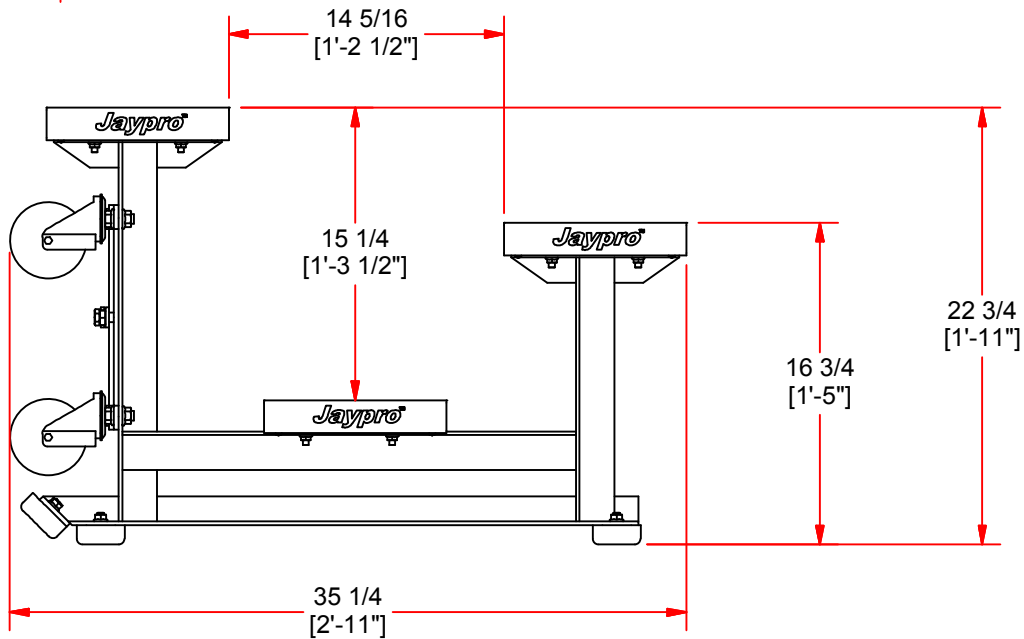

BLCH-2TRG

15' TIP & ROLL BLEACHER

REV.	DESCRIPTION	DATE	BY
B	UPDATED CAD MODEL	1/11	MT

BLCH-2TRG
15' TIP & ROLL BLEACHER

THIS PRINT IS THE PROPERTY OF JAYPRO SPORTS, LLC.
AND MAY NOT BE REPRODUCED WITHOUT WRITTEN PERMISSION