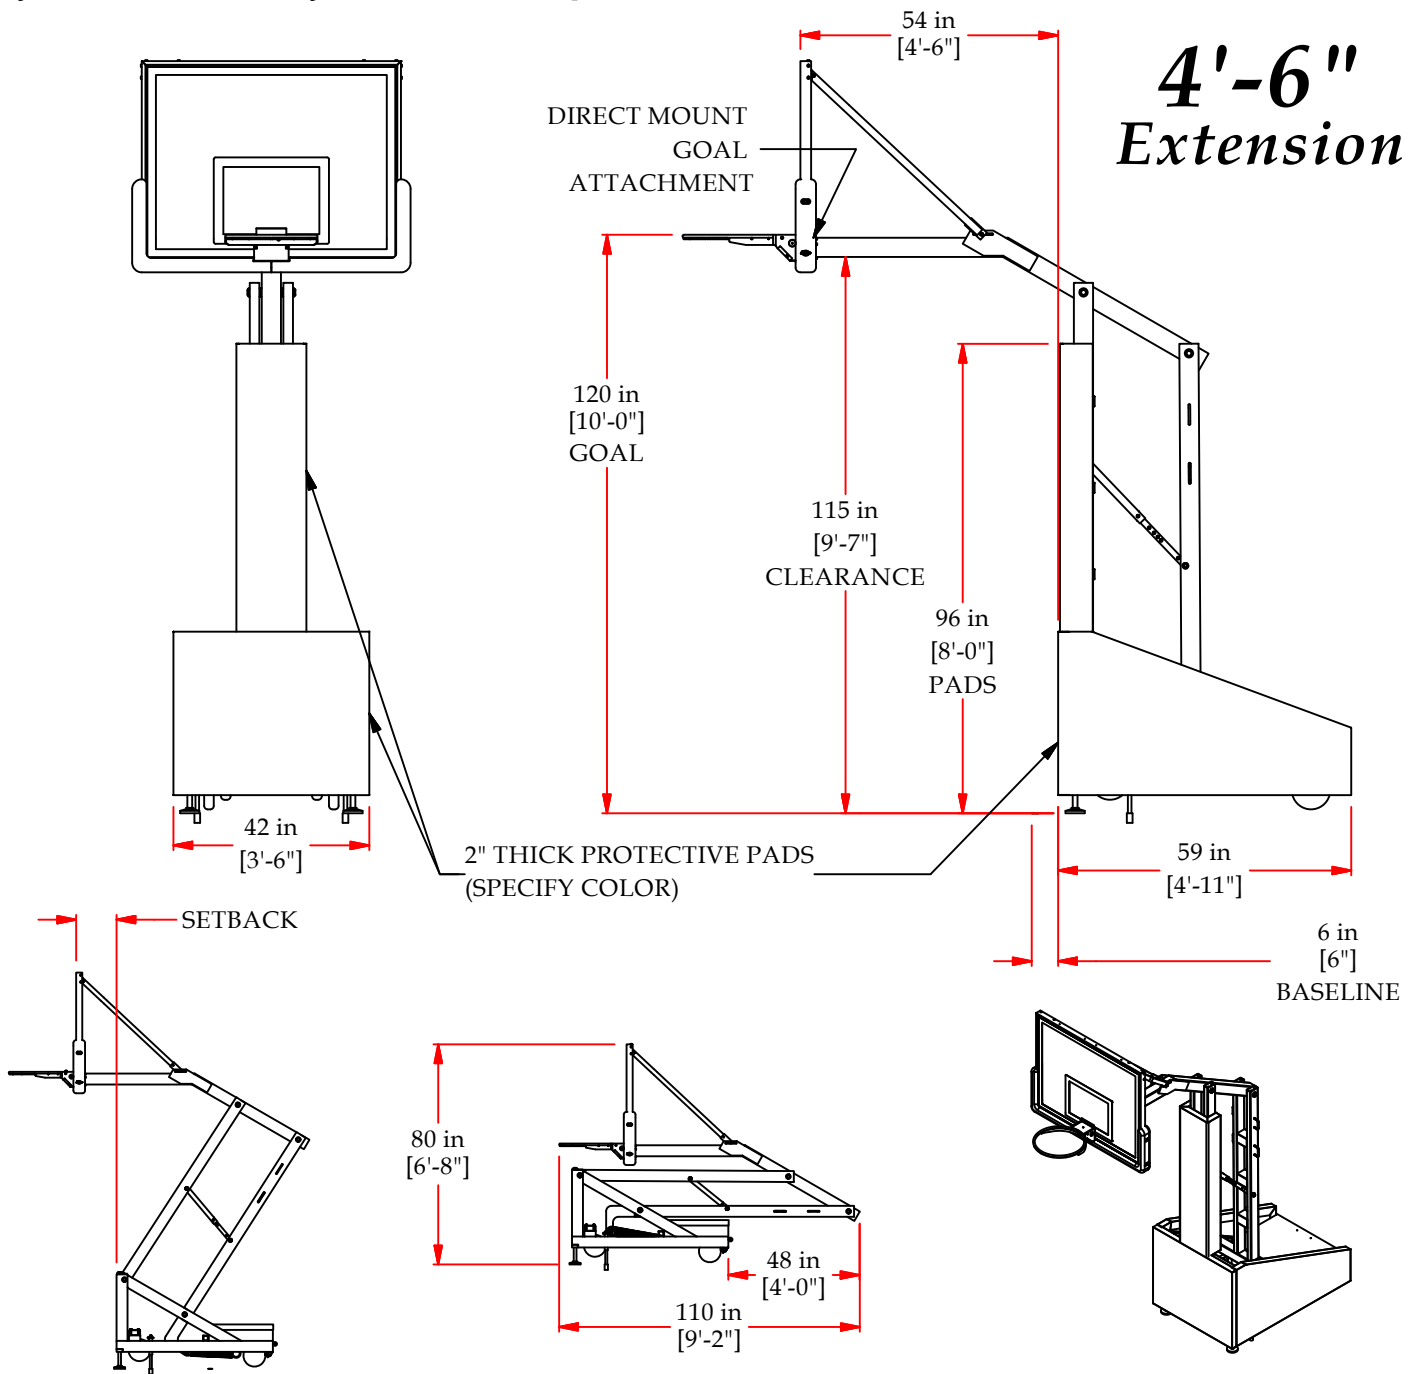

JAYPRO ADJUSTABLE / PORTABLE BACKSTOP SYSTEM

4'-6" Extension

FACE OF BANK TO PAD SETBACK:
@ 10' ~ 54" @ 9' ~ 13" @ 8' ~ 0"

**BACKSTOP SHOWN FOLDED IN
TRANSPORT / STORAGE POSITION**

**BACKSTOP SHOWN IN
PLAYING POSITION**

Specifications:

- Ballast Weight: 800 lbs (1,000 w/ 42" x 72" Glass)
- Backboard Size: 42" X 54" Glass
- Goal Type: GBA-542
- Edge Pad: MBBP-54
- Wheels: 8" Diameter, 2" Thick, non-marking
- Weight: 1600 lbs.

Features:

- Front foot leveling.
- Easy one-person setup & height adjustment.
- Pin-stop adjustments at 6" increments between 8' & 10' for alternate playing heights.
- Rear anchor kit - OPTIONAL.

Standard Pad Colors: Red or Royal Blue
Other Colors Available: (Please Specify)

- Yellow
- Black
- Navy Blue
- Columbia Blue
- Kelly Green
- Forest Green
- White
- Orange
- Gray
- Purple
- Maroon
- Tan

REV.	DESCRIPTION	DATE	BY
A	PAD COLORS	11/1	MT

**PBEL54
PORTABLE BACKSTOP
WITH 54" EXTENSION**

FAX: 860.444.1779 (SALES)
860.440.0628 (ENG.)

PHONE: 800.243.0533 (TOLL FREE)
860.447.3001 (LOCAL)

DRAWING NAME / PART NUMBER:	
PBEL54	
DRAWN BY: MT/MJE	ISSUE DATE: 2/3/2009
CHK'D BY: WVB	CHK'D DATE: 11/1/2010
SHEET: 1 OF 1	REV: A

COPYRIGHT 2006
JAYPRO SPORTS, LLC.
ALL RIGHTS RESERVED

JAYPRO SPORTS, LLC, 976 HARTFORD TURNPIKE, WATERFORD, CT 06385 USA